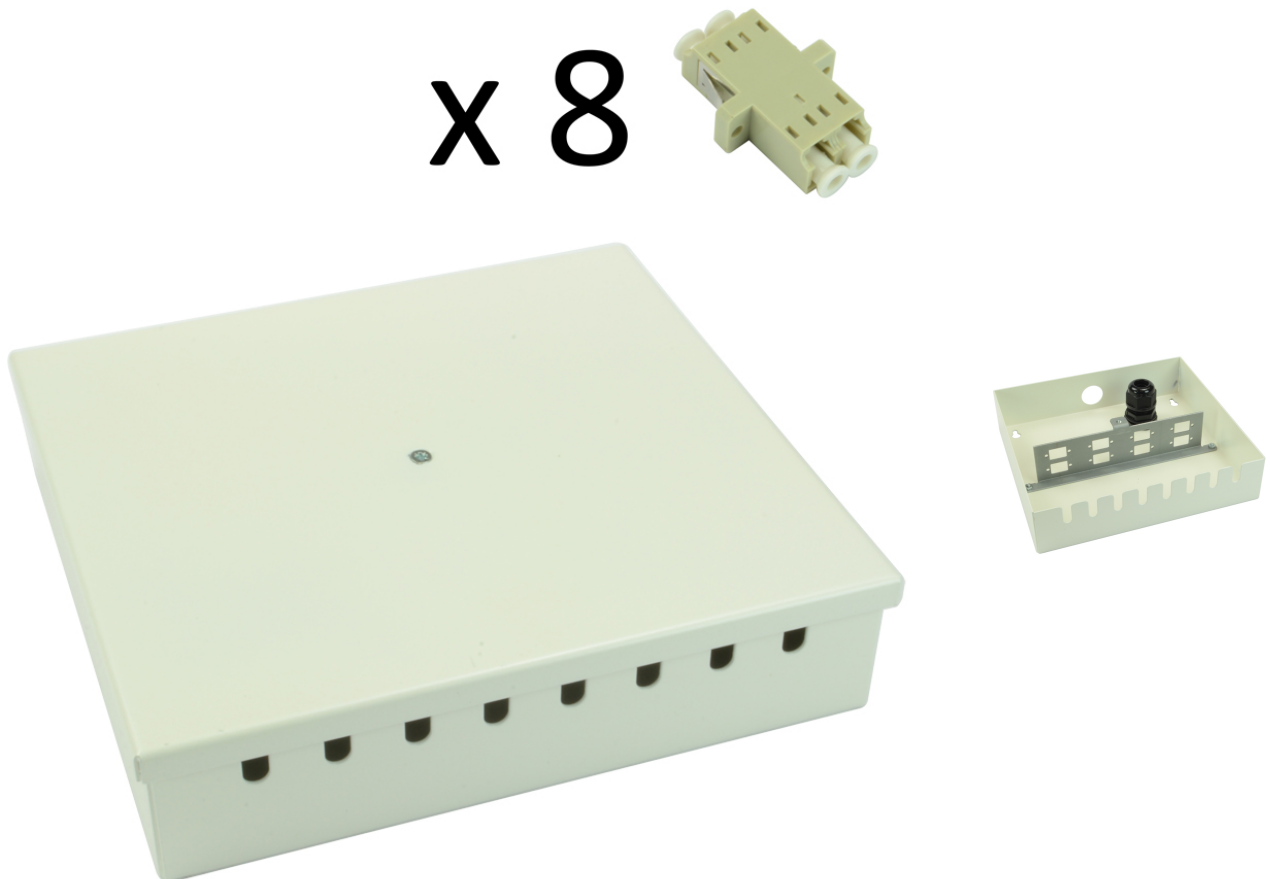

Tamperproof Fibre Wall Box LC Duplex Multimode 8 Adaptor

Product Images

Product Code: T70-0268

Short Description

A tamperproof fibre optic break out box loaded with 8 LC duplex multimode adaptors. The box is also available in a 4 connector version.

1

Dimensions:

- Width - 172mm
- Depth - 40mm
- Height - 160mm
- Weight - 0.9kg fully loaded
- Cable entry - 1 x 20mm gland hole
- Colour -White

Description

A tamperproof fibre optic break out box loaded with 8 LC duplex multimode adaptors. The box is also available in a 4 connector version.

Dimensions:

- Width - 172mm
- Depth - 40mm
- Height - 160mm
- Weight - 0.9kg fully loaded
- Cable entry - 1 x 20mm gland hole
- Colour -White