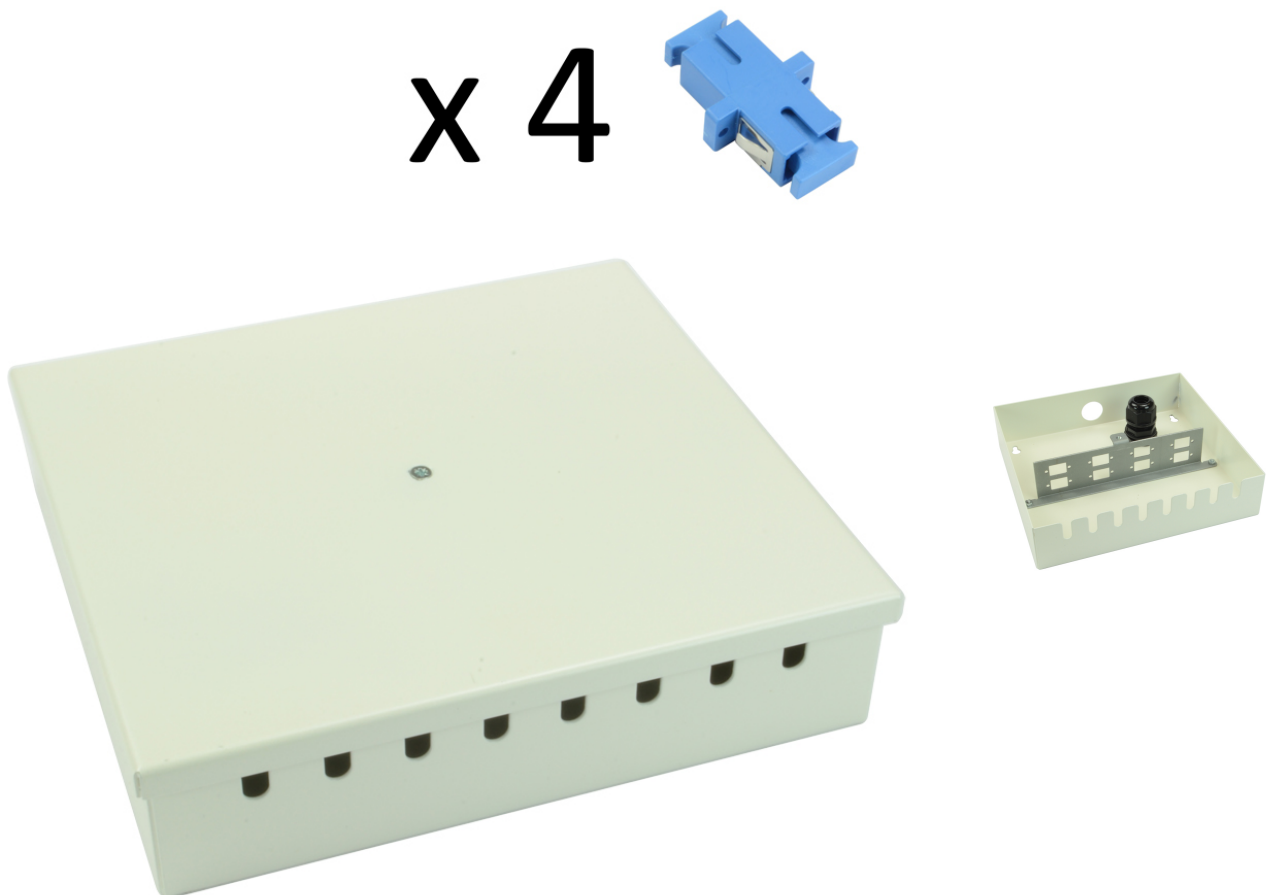

# Tamperproof Fibre Wall Box SC Singlemode 4 Adaptor

Product Images

Product Code: T70-0265

## Short Description

A tamperproof fibre optic break out box loaded with 4 SC simplex singlemode adaptors. The box is also available in an 8 connector version.

**Dimensions:**

- Width - 172mm
- Depth - 40mm
- Height - 160mm
- Weight - 0.9kg fully loaded
- Cable entry - 1 x 20mm gland hole
- Colour -White

## Description

---

A tamperproof fibre optic break out box loaded with 4 SC simplex singlemode adaptors. The box is also available in an 8 connector version.

**Dimensions:**

- Width - 172mm
- Depth - 40mm
- Height - 160mm
- Weight - 0.9kg fully loaded
- Cable entry - 1 x 20mm gland hole
- Colour -White