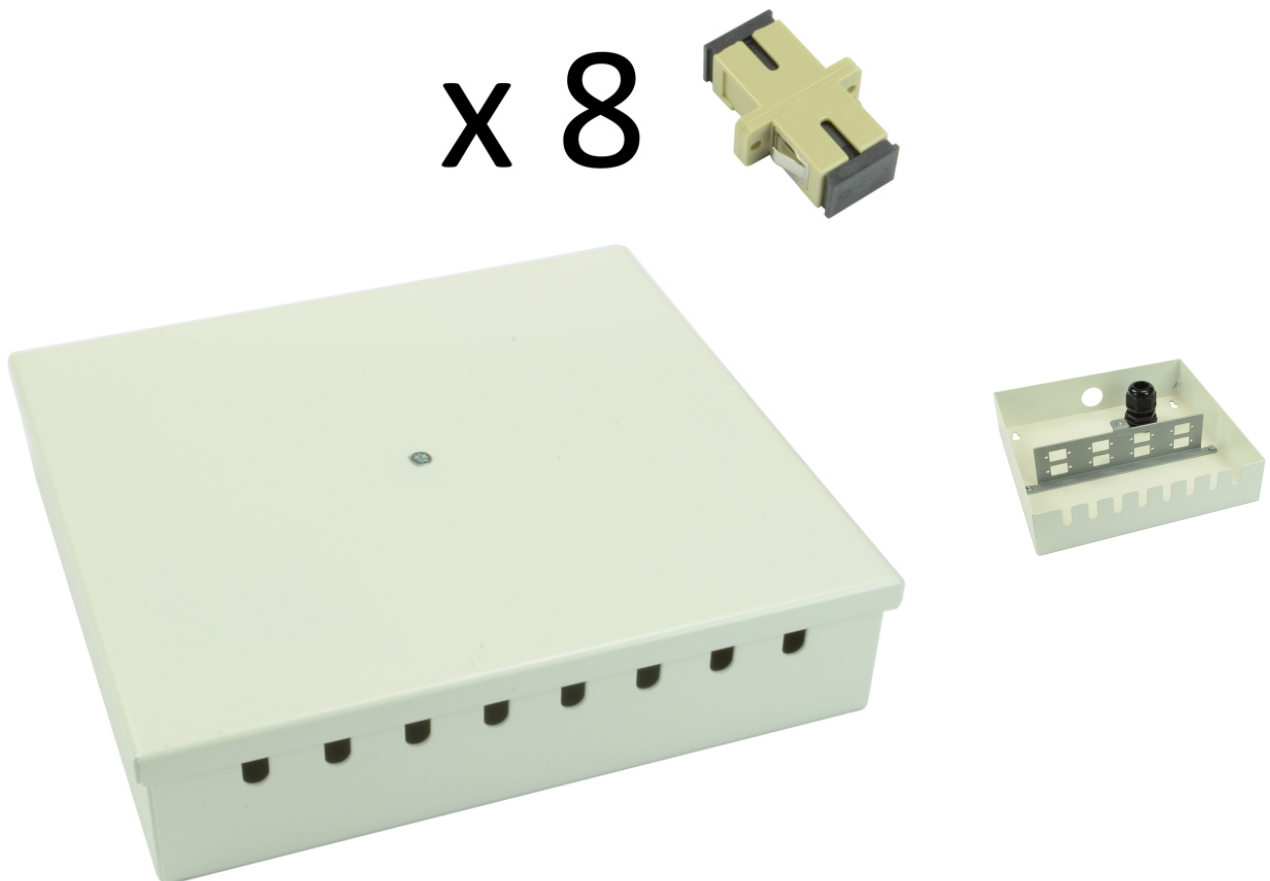

Tamperproof Fibre Wall Box SC Simplex Multimode 8 Adaptor

Product Images

Product Code: T70-0264

Short Description

A tamperproof fibre optic break out box loaded with 8 SC simplex multimode adaptors. The box is also available in a 4 connector version.

Dimensions:

- Width - 172mm
- Depth - 40mm
- Height - 160mm
- Weight - 0.9kg fully loaded
- Cable entry - 1 x 20mm gland hole
- Colour -White

Description

A tamperproof fibre optic break out box loaded with 8 SC simplex multimode adaptors. The box is also available in a 4 connector version.

Dimensions:

- Width - 172mm
- Depth - 40mm
- Height - 160mm
- Weight - 0.9kg fully loaded
- Cable entry - 1 x 20mm gland hole
- Colour -White