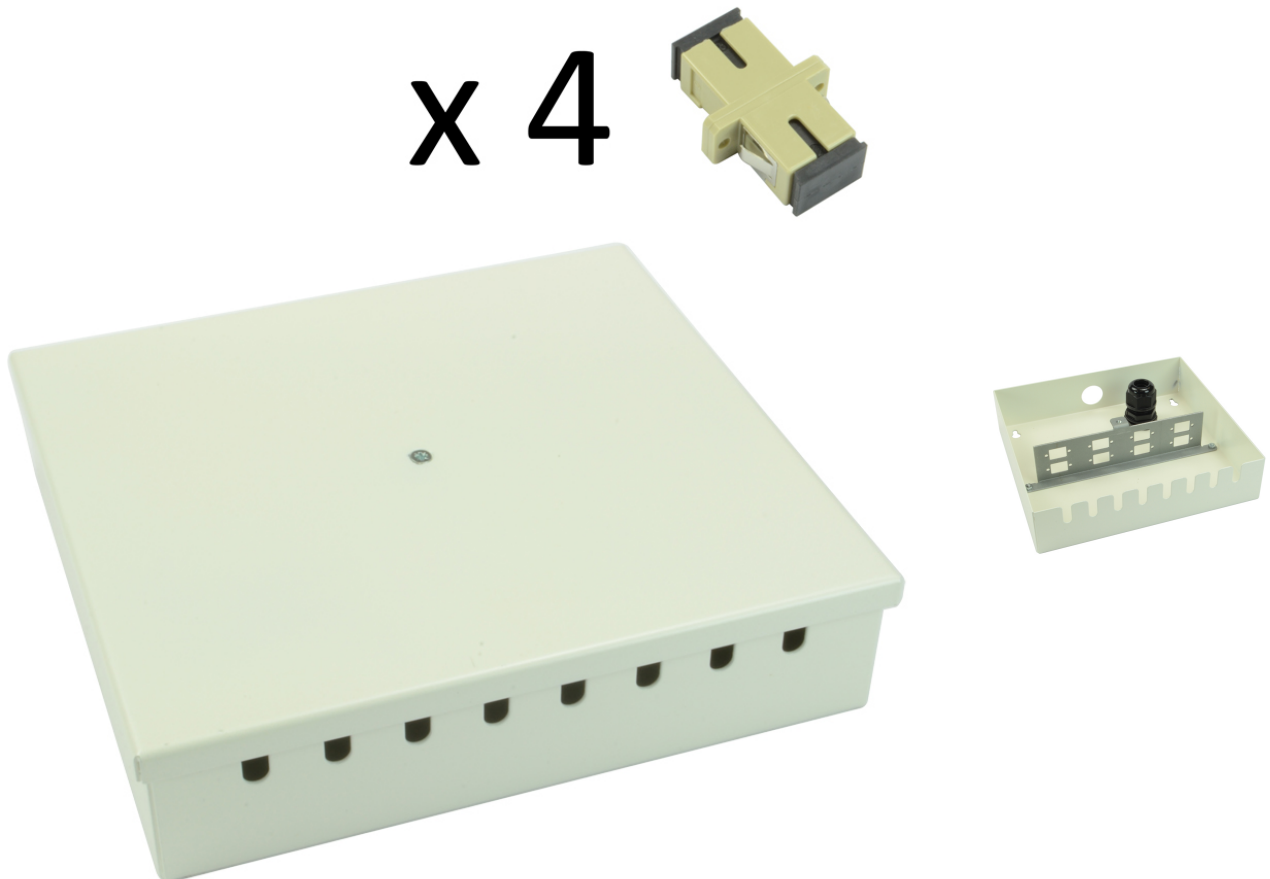

Tamperproof Fibre Wall Box SC Simplex Multimode 4 Adaptor

Product Images

Product Code: T70-0263

Short Description

A tamperproof fibre optic break out box loaded with 4 SC simplex multimode adaptors. The box is also available in an 8 connector version.

Dimensions:

- Width - 172mm
- Depth - 40mm
- Height - 160mm
- Weight - 0.9kg fully loaded
- Cable entry - 1 x 20mm gland hole
- Colour -White

Description

A tamperproof fibre optic break out box loaded with 4 SC simplex multimode adaptors. The box is also available in an 8 connector version.

Dimensions:

- Width - 172mm
- Depth - 40mm
- Height - 160mm
- Weight - 0.9kg fully loaded
- Cable entry - 1 x 20mm gland hole
- Colour -White