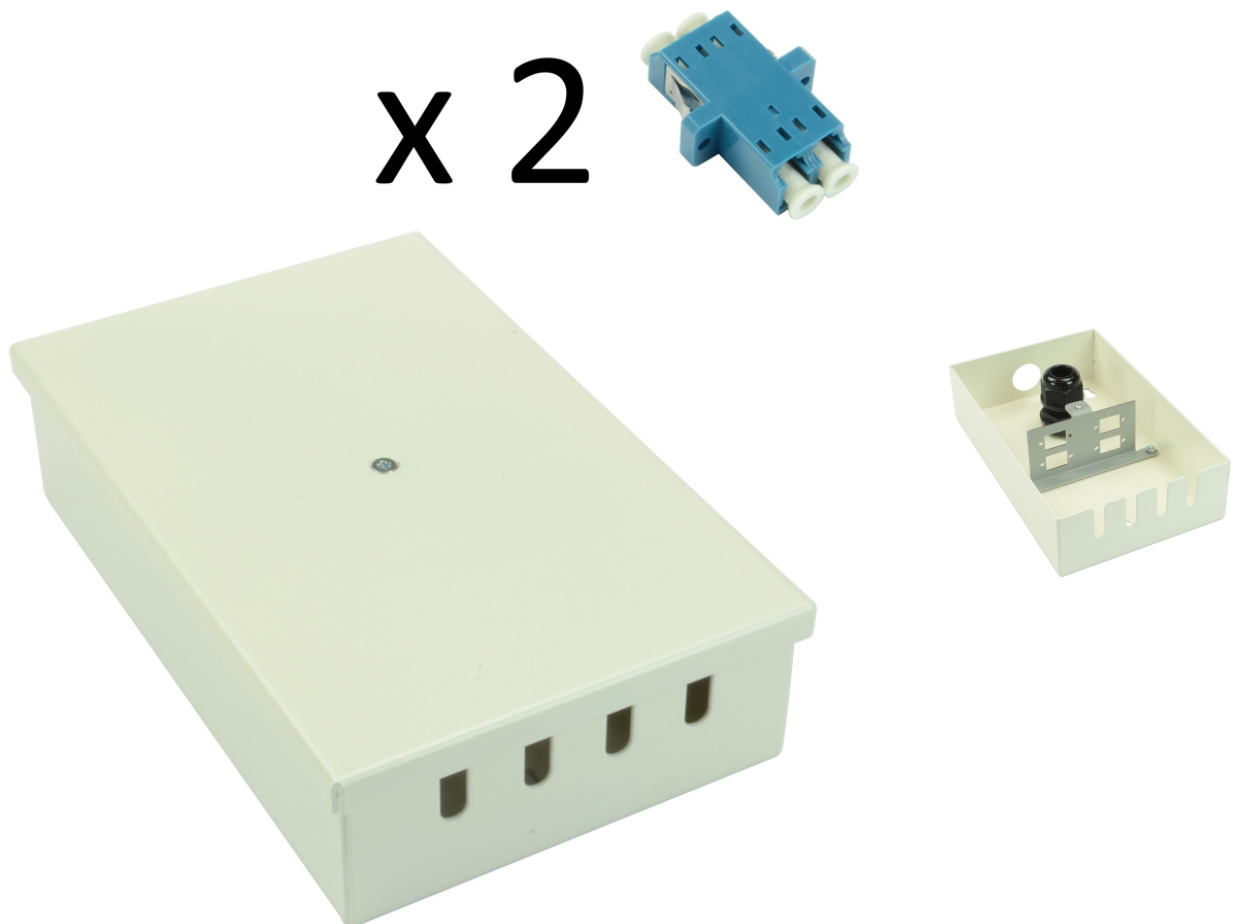

Tamperproof Fibre Wall Box LC Duplex Singlemode 2 Adaptor

Product Images

Product Code: T70-0260

Short Description

A tamperproof fibre optic break out box loaded with 2 LC duplex singlemode adaptors. The box is also available unloaded in a 4 connector version.

Dimensions:

- Width - 100mm
- Depth - 40mm
- Height - 160mm
- Weight - 0.6kg fully loaded
- Cable entry - 1 x 20mm gland hole
- Colour -White

Description

A tamperproof fibre optic break out box loaded with 2 LC duplex singlemode adaptors. The box is also available unloaded in a 4 connector version.

Dimensions:

- Width - 100mm
- Depth - 40mm
- Height - 160mm
- Weight - 0.6kg fully loaded
- Cable entry - 1 x 20mm gland hole
- Colour -White