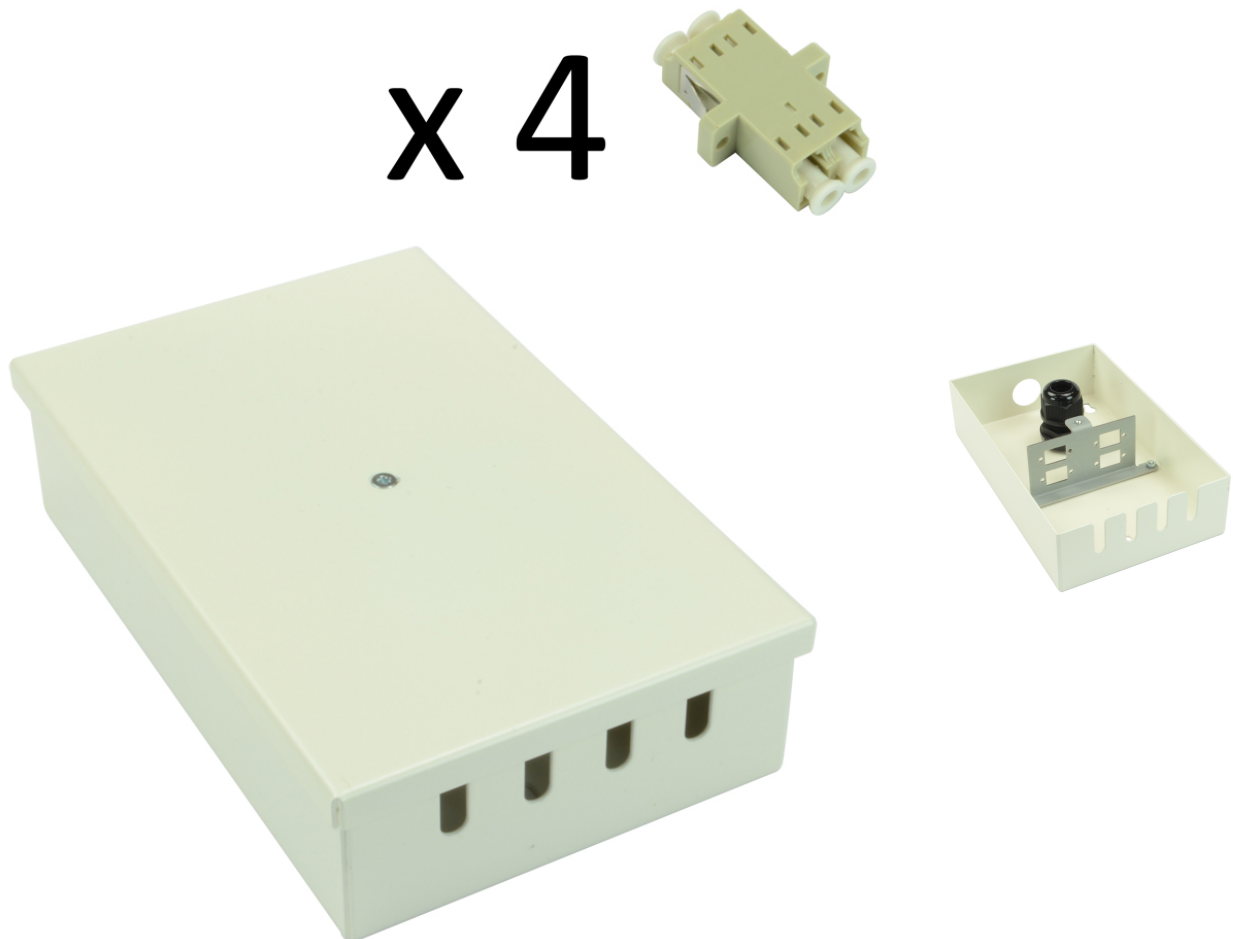

Tamperproof Fibre Wall Box LC Duplex Multimode 4 Adaptor

Product Images

Product Code: T70-0259

Short Description

A tamperproof fibre optic break out box loaded with 4 LC duplex multimode adaptors. The box is also available unloaded in a 2 connector version.

Dimensions:

- Width - 100mm
- Depth - 40mm
- Height - 160mm
- Weight - 0.6kg fully loaded
- Cable entry - 1 x 20mm gland hole
- Colour -White

Description

A tamperproof fibre optic break out box loaded with 4 LC duplex multimode adaptors. The box is also available unloaded in a 2 connector version.

Dimensions:

- Width - 100mm
- Depth - 40mm
- Height - 160mm
- Weight - 0.6kg fully loaded
- Cable entry - 1 x 20mm gland hole
- Colour -White