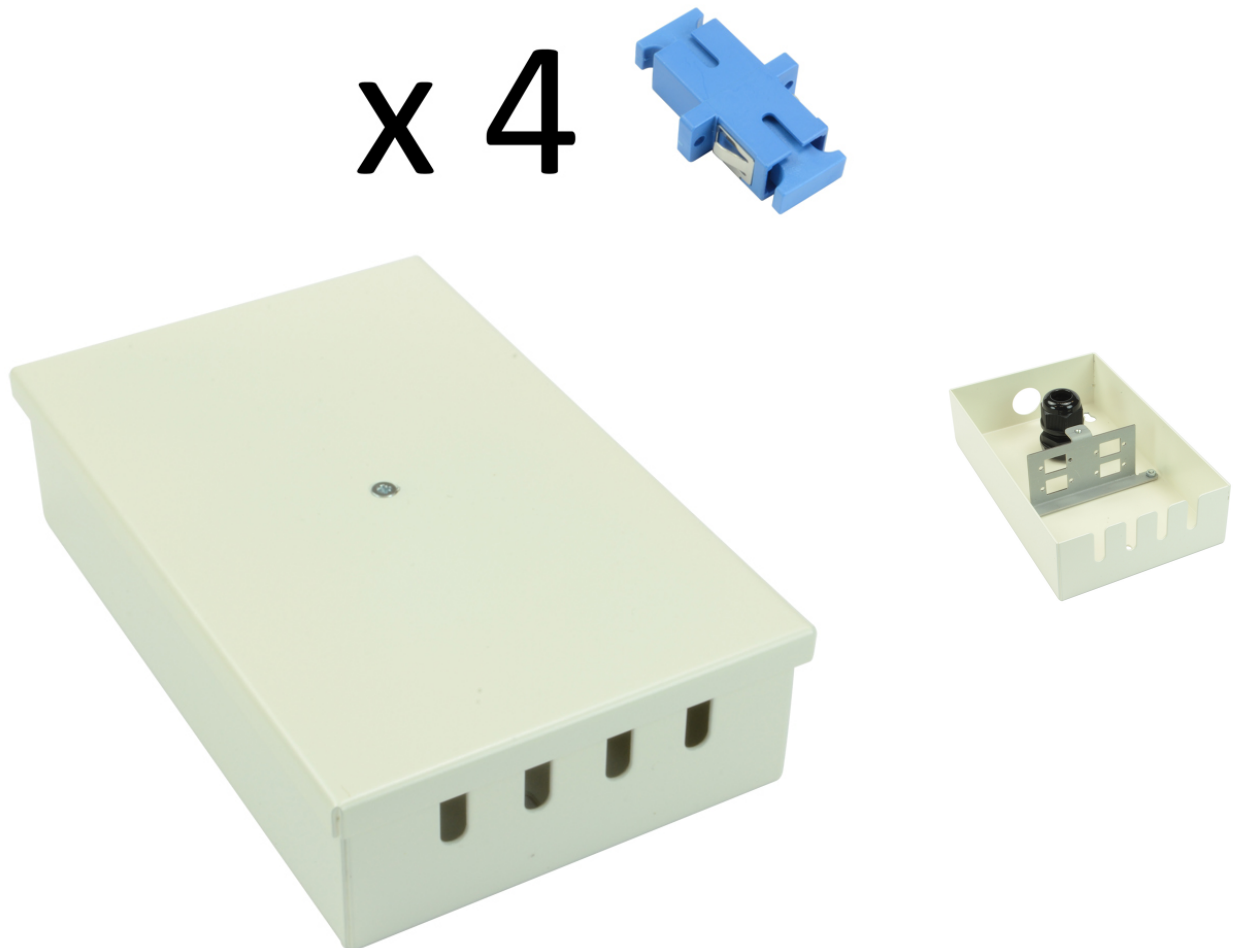

Tamperproof Fibre Wall Box SC Simplex Singlemode 4 Adaptor

Product Images

Product Code: T70-0257

Short Description

A tamperproof fibre optic break out box loaded with 4 SC simplex singlemode adaptors. The box is also available unloaded in an 8 connector version.

1

Dimensions:

- Width - 100mm
- Depth - 40mm
- Height - 160mm
- Weight - 0.6kg fully loaded
- Cable entry - 1 x 20mm gland hole
- Colour -White

Description

A tamperproof fibre optic break out box loaded with 4 SC simplex singlemode adaptors. The box is also available unloaded in an 8 connector version.

Dimensions:

- Width - 100mm
- Depth - 40mm
- Height - 160mm
- Weight - 0.6kg fully loaded
- Cable entry - 1 x 20mm gland hole
- Colour -White