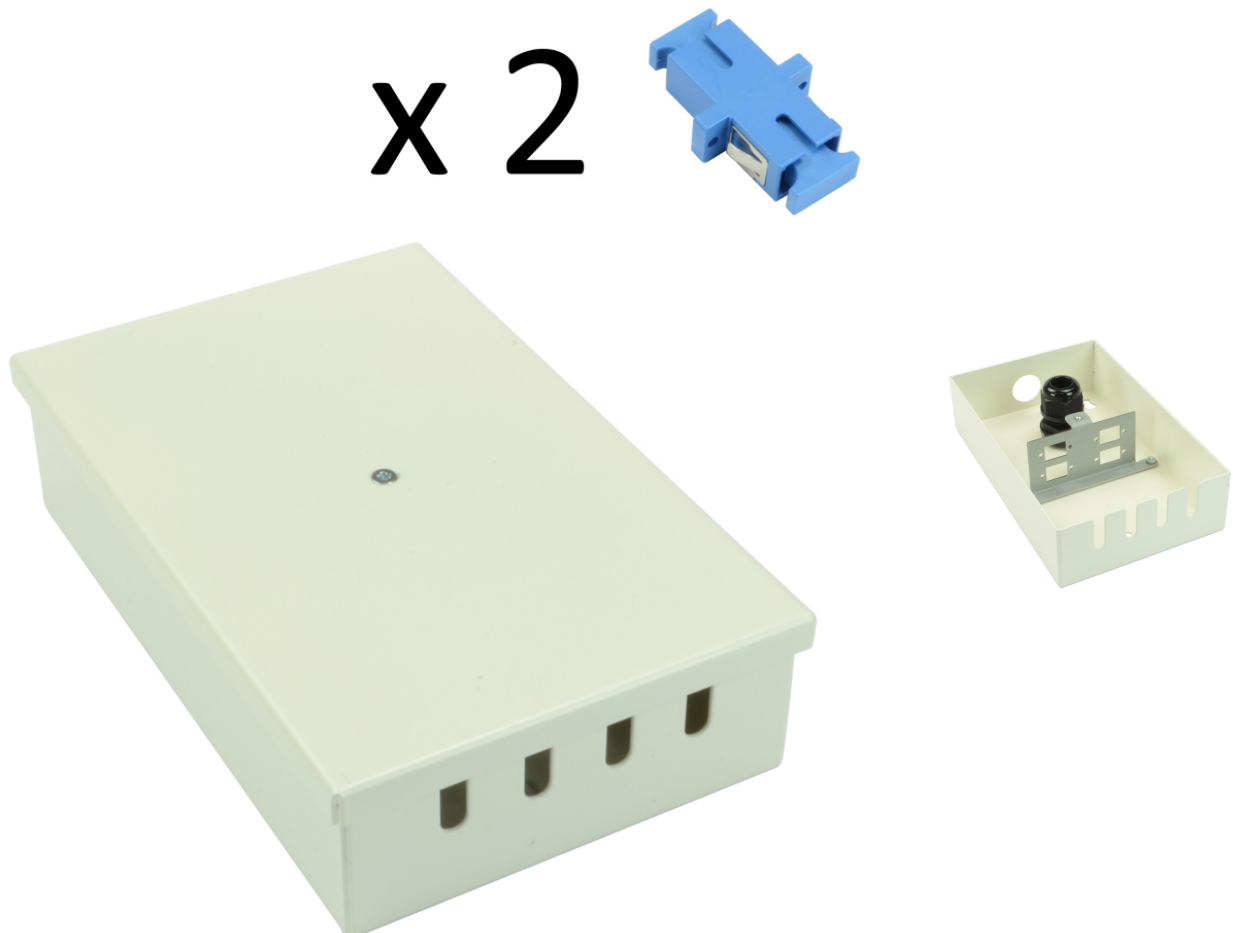

Tamperproof Fibre Wall Box SC Simplex Singlemode 2 Adaptor

Product Images

Product Code: T70-0256

Short Description

A tamperproof fibre optic break out box loaded with 2 SC simplex singlemode adaptors. The box is also available unloaded in a 4 connector version.

1

Dimensions:

- Width - 100mm
- Depth - 40mm
- Height - 160mm
- Weight - 0.6kg fully loaded
- Cable entry - 1 x 20mm gland hole
- Colour -White

Description

A tamperproof fibre optic break out box loaded with 2 SC simplex singlemode adaptors. The box is also available unloaded in a 4 connector version.

Dimensions:

- Width - 100mm
- Depth - 40mm
- Height - 160mm
- Weight - 0.6kg fully loaded
- Cable entry - 1 x 20mm gland hole
- Colour -White