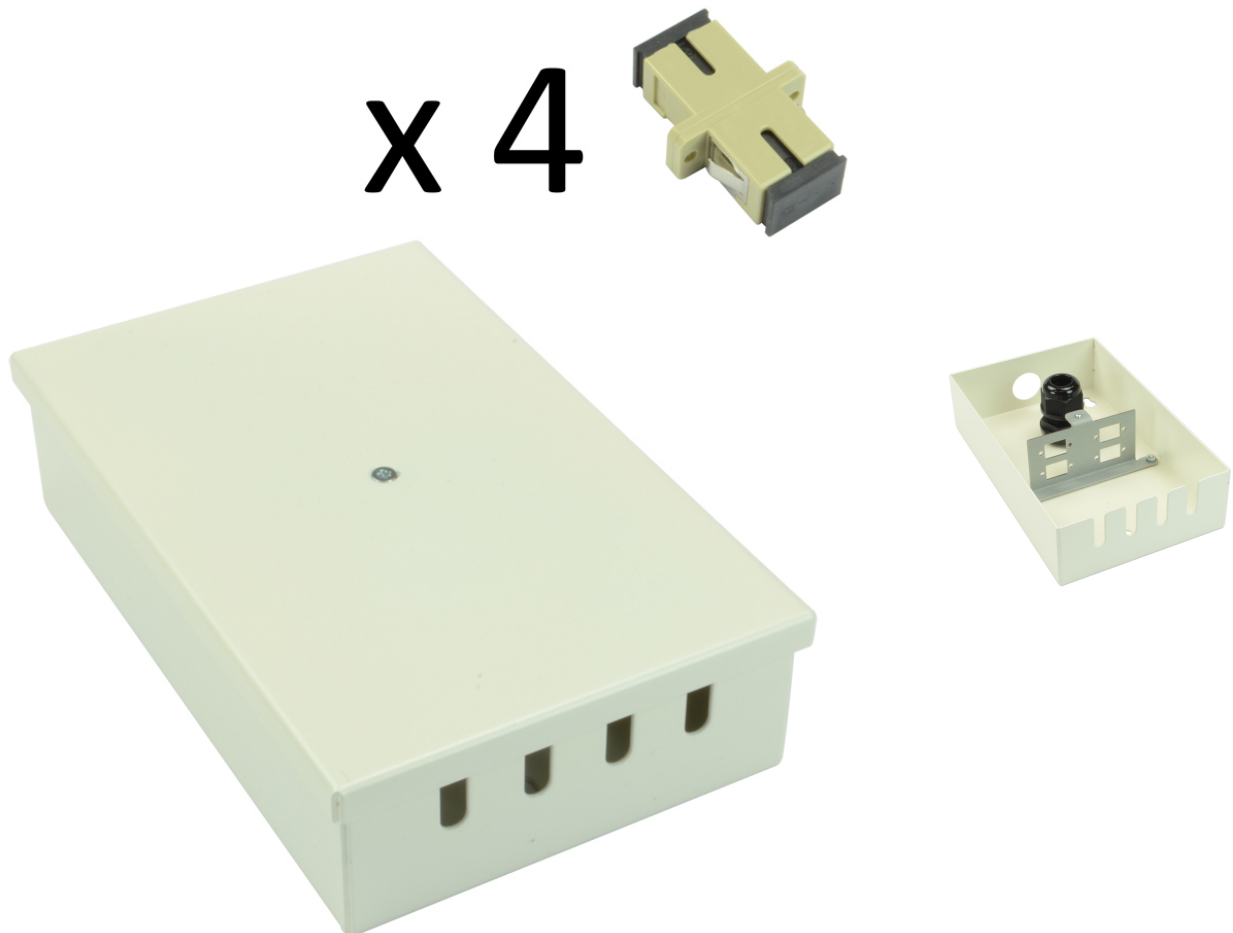

Tamperproof Fibre Wall Box SC Simplex Multimode 4 Adaptor

Product Images

Product Code: T70-0255

Short Description

A tamperproof fibre optic break out box loaded with 4 SC simplex multimode adaptors. The box is also available unloaded in a 2 connector version.

1

Dimensions:

- Width - 100mm
- Depth - 40mm
- Height - 160mm
- Weight - 0.6kg fully loaded
- Cable entry - 1 x 20mm gland hole
- Colour -White

Description

A tamperproof fibre optic break out box loaded with 4 SC simplex multimode adaptors. The box is also available unloaded in a 2 connector version.

Dimensions:

- Width - 100mm
- Depth - 40mm
- Height - 160mm
- Weight - 0.6kg fully loaded
- Cable entry - 1 x 20mm gland hole
- Colour -White