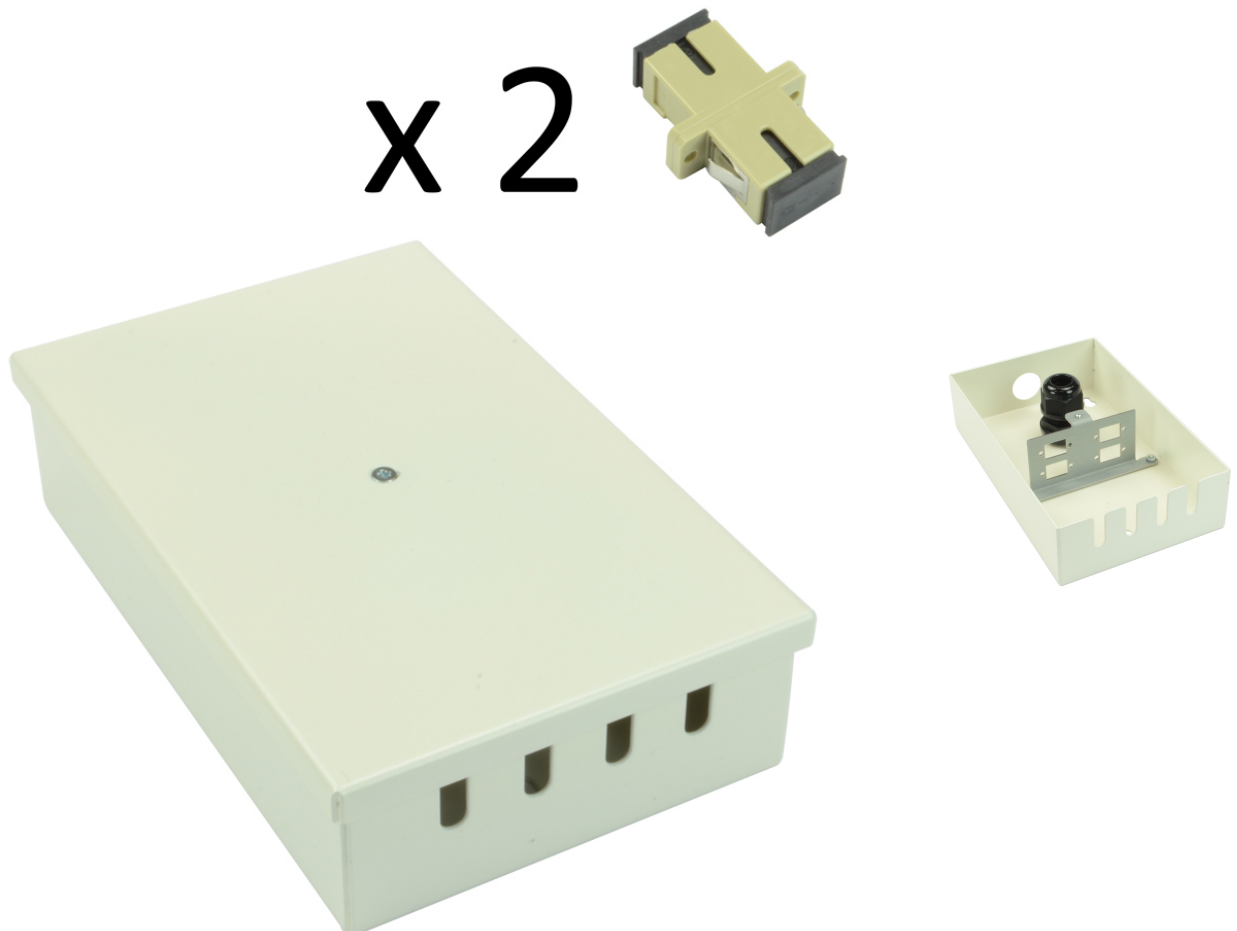

Tamperproof Fibre Wall Box SC Simplex Multimode 2 Adaptor

Product Images

Product Code: T70-0254

Short Description

A tamperproof fibre optic break out box loaded with 2 SC simplex multimode adaptors. The box is also available unloaded in a 4 connector version.

1

Dimensions:

- Width - 100mm
- Depth - 40mm
- Height - 160mm
- Weight - 0.6kg fully loaded
- Cable entry - 1 x 20mm gland hole
- Colour -White

Description

A tamperproof fibre optic break out box loaded with 2 SC simplex multimode adaptors. The box is also available unloaded in a 4 connector version.

Dimensions:

- Width - 100mm
- Depth - 40mm
- Height - 160mm
- Weight - 0.6kg fully loaded
- Cable entry - 1 x 20mm gland hole
- Colour -White