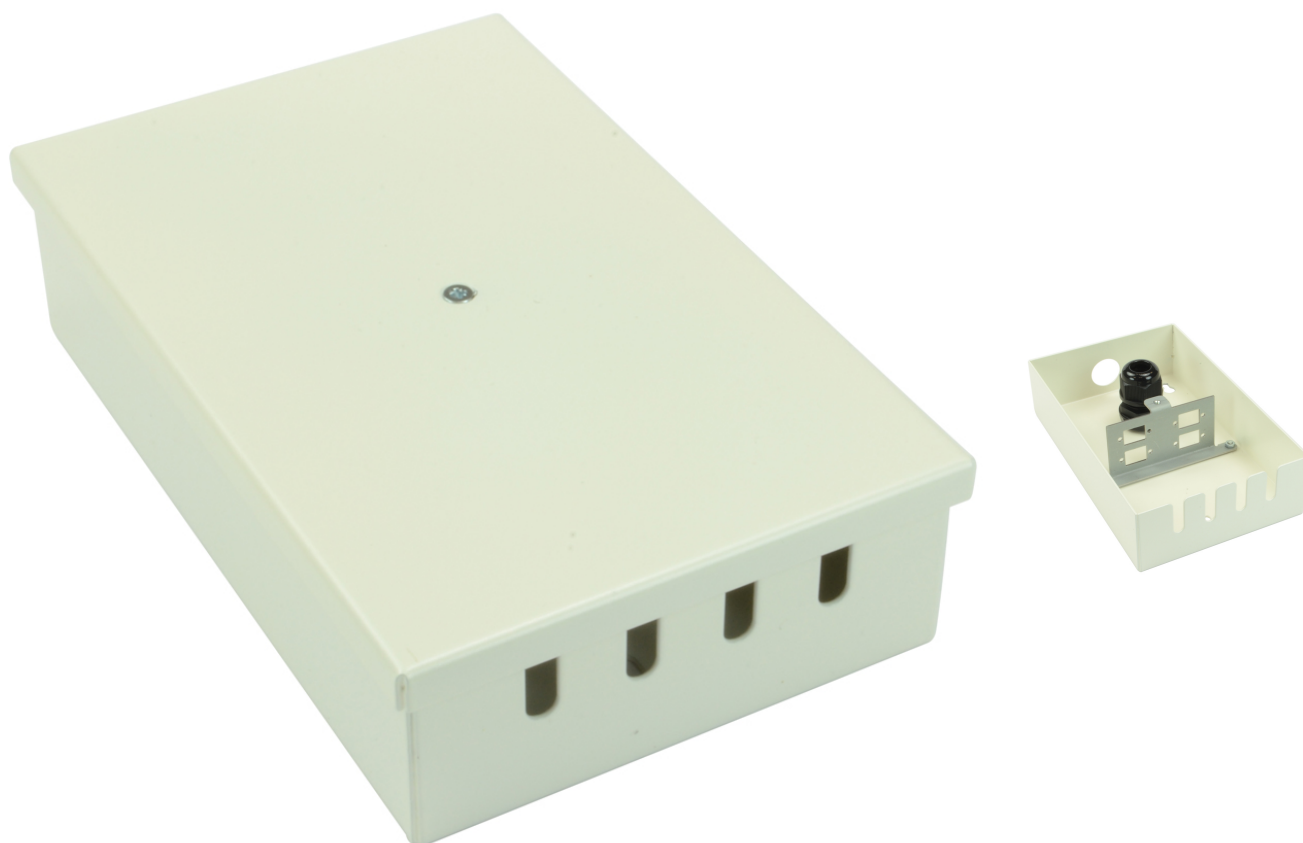

# Tamperproof Fibre Wall Box SC or LC 2/4 Adaptor Unloaded

Product Images

Product Code: T70-0253

---

## Short Description

---

A tamperproof fibre optic break out box which can take up to 4 SC simplex or LC duplex fibre connectors. Supplied unloaded, versions are also available pre-loaded with 2 or 4 SC simplex or LC

duplex connectors.

**Dimensions:**

- Width - 100mm
- Depth - 40mm
- Height - 160mm
- Weight - 0.6kg fully loaded
- Cable entry - 1 x 20mm gland hole
- Colour -White

**Dimensions:**

- Width - 100mm
- Depth - 40mm
- Height - 160mm
- Weight - 0.6kg fully loaded
- Cable entry - 1 x 20mm gland hole
- Colour -White