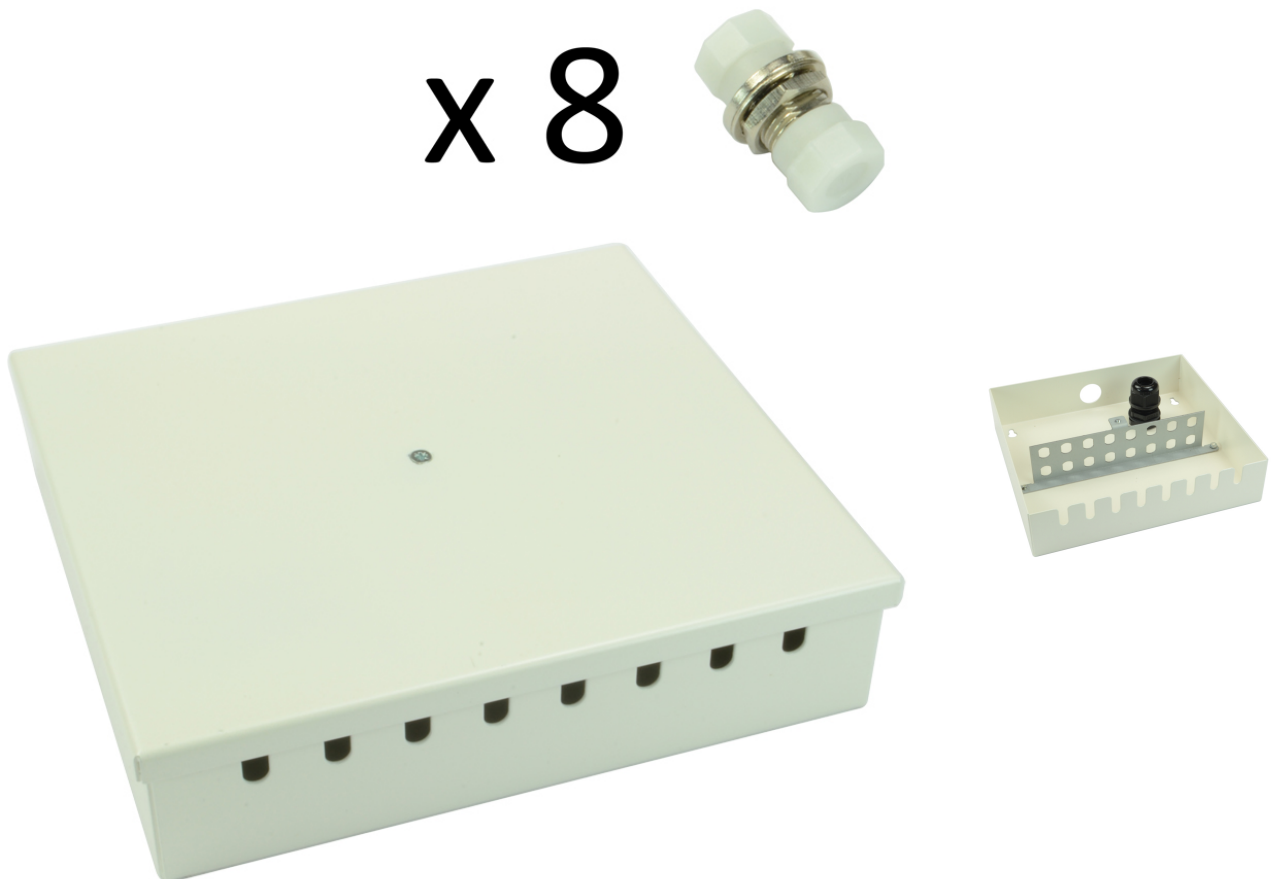

Tamperproof Fibre Wall Box FC Singlemode 8 Adaptor

Product Images

Product Code: T70-0251

Short Description

A tamperproof fibre optic break out box loaded with 8 FC singlemode adaptors. The box is also available in a 16 connector version.

Dimensions:

- Width - 172mm
- Depth - 40mm
- Height - 160mm
- Weight - 0.9kg fully loaded
- Cable entry - 1 x 20mm gland hole
- Colour -White

Description

A tamperproof fibre optic break out box loaded with 8 FC singlemode adaptors. The box is also available in a 16 connector version.

Dimensions:

- Width - 172mm
- Depth - 40mm
- Height - 160mm
- Weight - 0.9kg fully loaded
- Cable entry - 1 x 20mm gland hole
- Colour -White