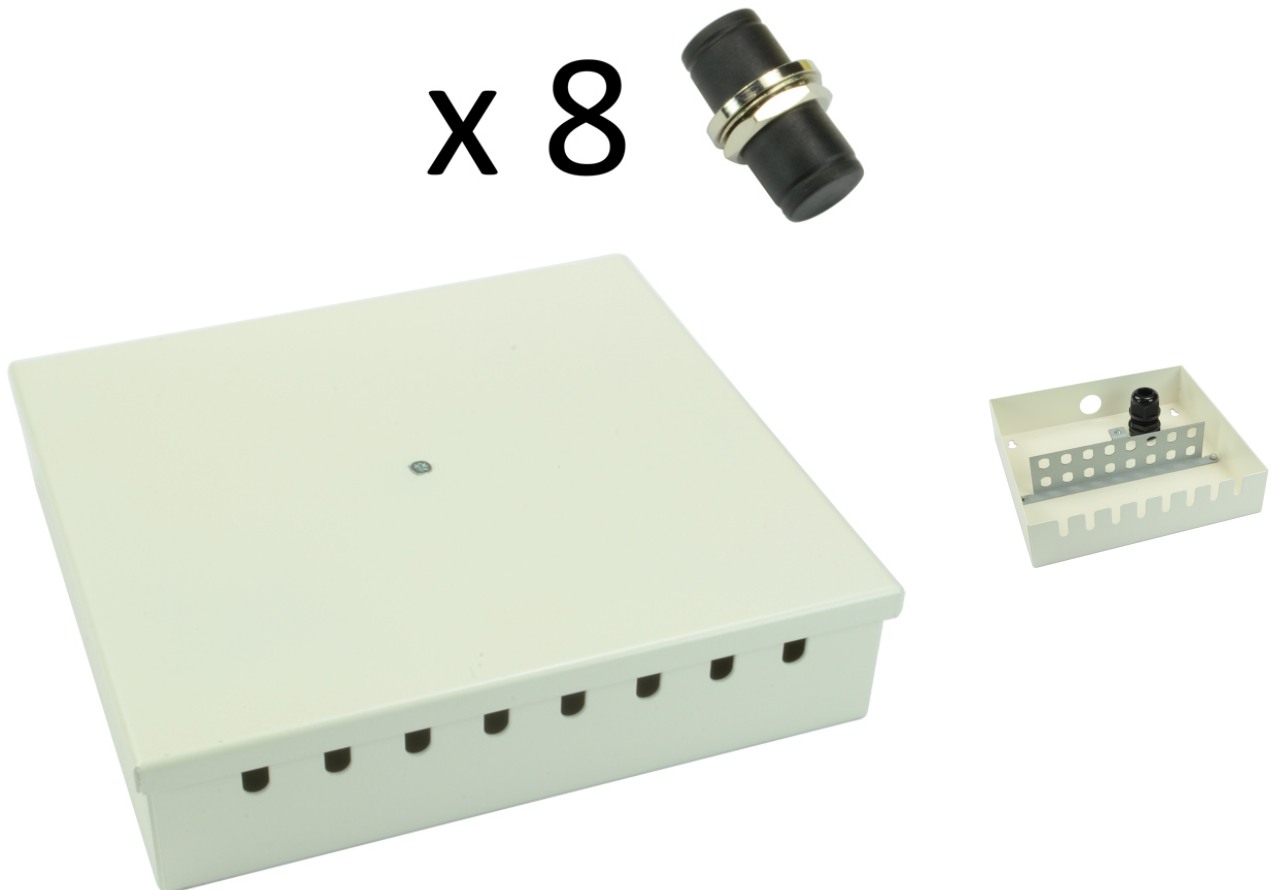

Tamperproof Fibre Wall Box FC Multimode 8 Adaptor

Product Images

Product Code: T70-0249

Short Description

A tamperproof fibre optic break out box loaded with 8 FC multimode adaptors. The box is also available in a 16 connector version.

Dimensions:

- Width - 172mm
- Depth - 40mm
- Height - 160mm
- Weight - 0.9kg fully loaded
- Cable entry - 1 x 20mm gland hole
- Colour -White

Description

A tamperproof fibre optic break out box loaded with 8 FC multimode adaptors. The box is also available in a 16 connector version.

Dimensions:

- Width - 172mm
- Depth - 40mm
- Height - 160mm
- Weight - 0.9kg fully loaded
- Cable entry - 1 x 20mm gland hole
- Colour -White