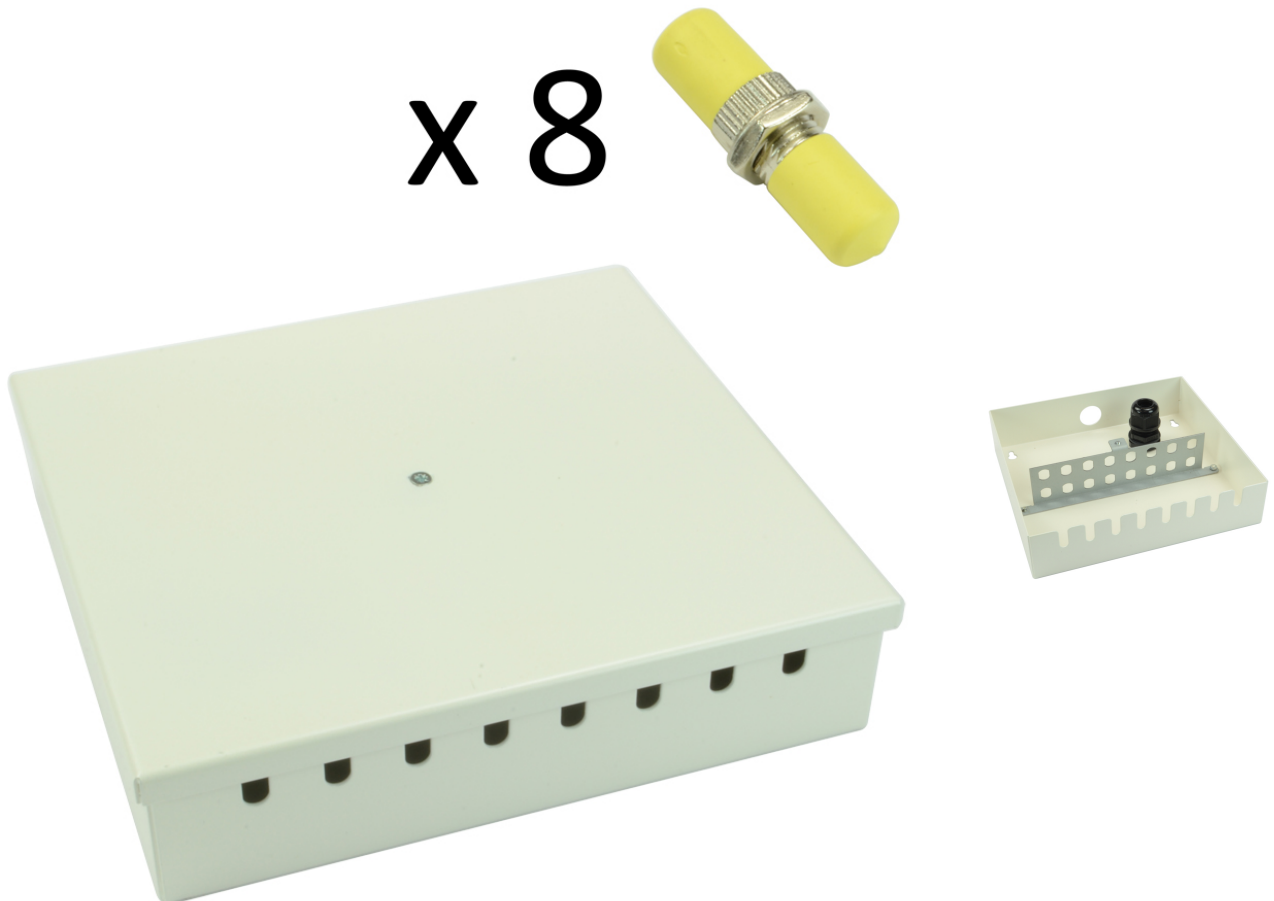

# Tamperproof Fibre Wall Box ST Singlemode 8 Adaptor

Product Images

Product Code: T70-0247

## Short Description

A tamperproof fibre optic break out box loaded with 8 ST singlemode adaptors. The box is also available in a 16 connector version.

**Dimensions:**

- Width - 172mm
- Depth - 40mm
- Height - 160mm
- Weight - 0.9kg fully loaded
- Cable entry - 1 x 20mm gland hole
- Colour -White

## Description

---

A tamperproof fibre optic break out box loaded with 8 ST singlemode adaptors. The box is also available in a 16 connector version.

**Dimensions:**

- Width - 172mm
- Depth - 40mm
- Height - 160mm
- Weight - 0.9kg fully loaded
- Cable entry - 1 x 20mm gland hole
- Colour -White