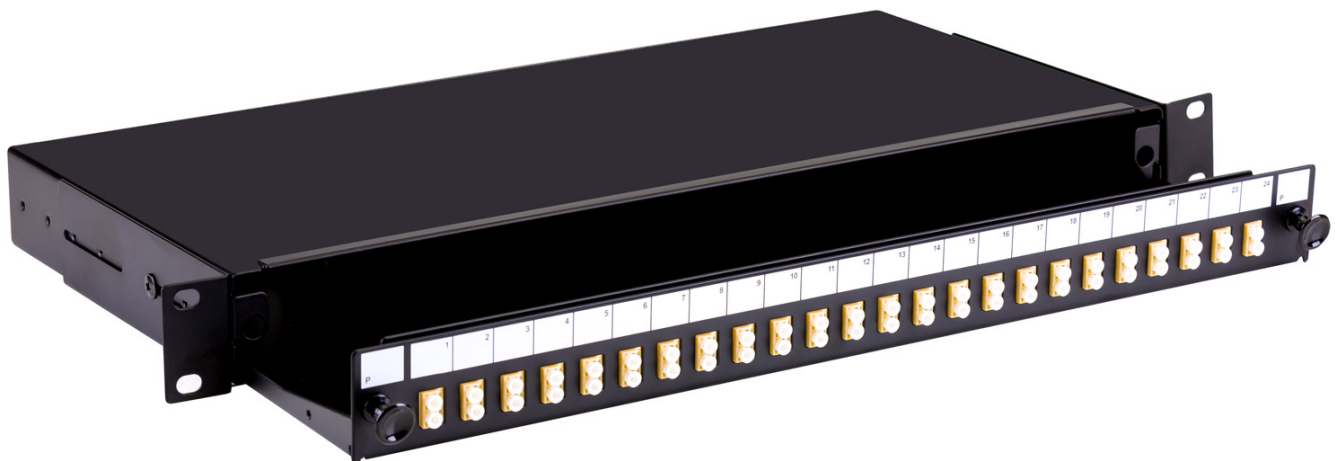

Fusion Sliding Patch Panel LC Multimode - 24 Adaptor

Product Images

Product Code: T70-0217

x24 

Short Description

A fibre optic patch panel with sliding tray to take up to 24 SC or LC fibre connectors. This panel is supplied loaded with 24 LC multimode adaptors

This 1U panel has 4 x 10mm gland holes and 2 x 20mm gland holes for cable entry and is 200mm deep.

The panel is also available unloaded or pre-loaded with 4, 8 or 12 fibre adaptors and simple splice management.

Specifications:

- Width - 48mm
- Depth - 200mm
- Height - 1U (44mm)
- Weight - 2.6kg fully loaded
- Cable entry - 4 x 10mm, 2 x 20mm gland holes
- Colour -Black

Description

A fibre optic patch panel with sliding tray to take up to 24 SC or LC fibre connectors. This panel is supplied loaded with 24 LC multimode adaptors