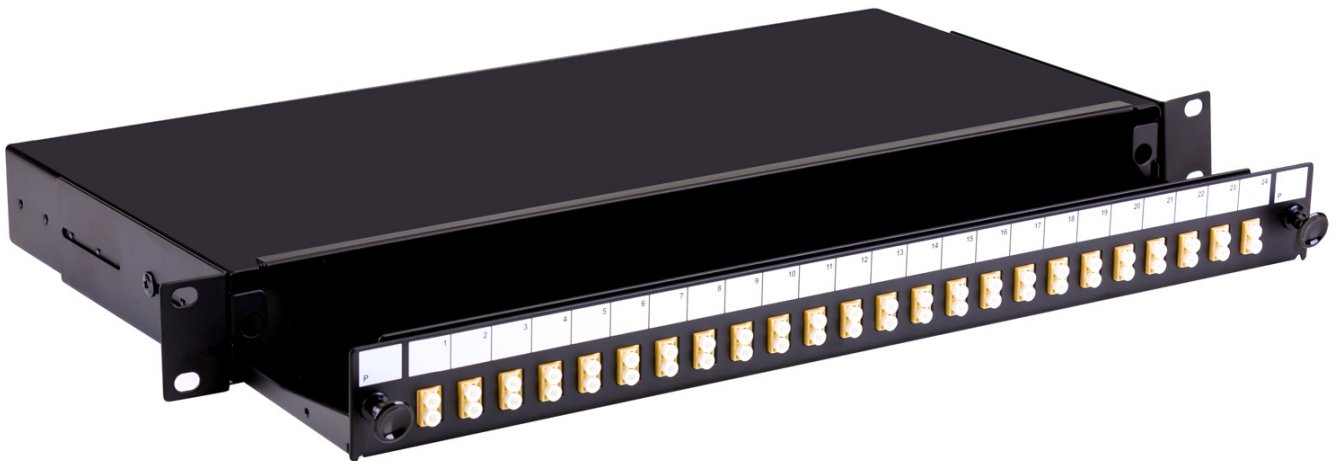

# Fusion Sliding Patch Panel SC Singlemode - 4 Adaptor

Product Images

Product Code: T70-0209

x 4

## Short Description

A fibre optic patch panel with sliding tray to take up to 24 SC or LC fibre connectors. This panel is supplied loaded with 4 SC singlemode adaptors

This 1U panel has 4 x 10mm gland holes and 2 x 20mm gland holes for cable entry and is 200mm deep.

### Specifications:

- Width - 48mm
- Depth - 200mm
- Height - 1U (44mm)
- Weight - 2.6kg fully loaded
- Cable entry - 4 x 10mm, 2 x 20mm gland holes
- Colour -Black

## Description

---

A fibre optic patch panel with sliding tray to take up to 24 SC or LC fibre connectors. This panel is supplied loaded with 4 SC singlemode adaptors

This 1U panel has 4 x 10mm gland holes and 2 x 20mm gland holes for cable entry and is 200mm deep. The panel is also available unloaded or pre-loaded with 8, 12 or 24 fibre adaptors and simple splice management.