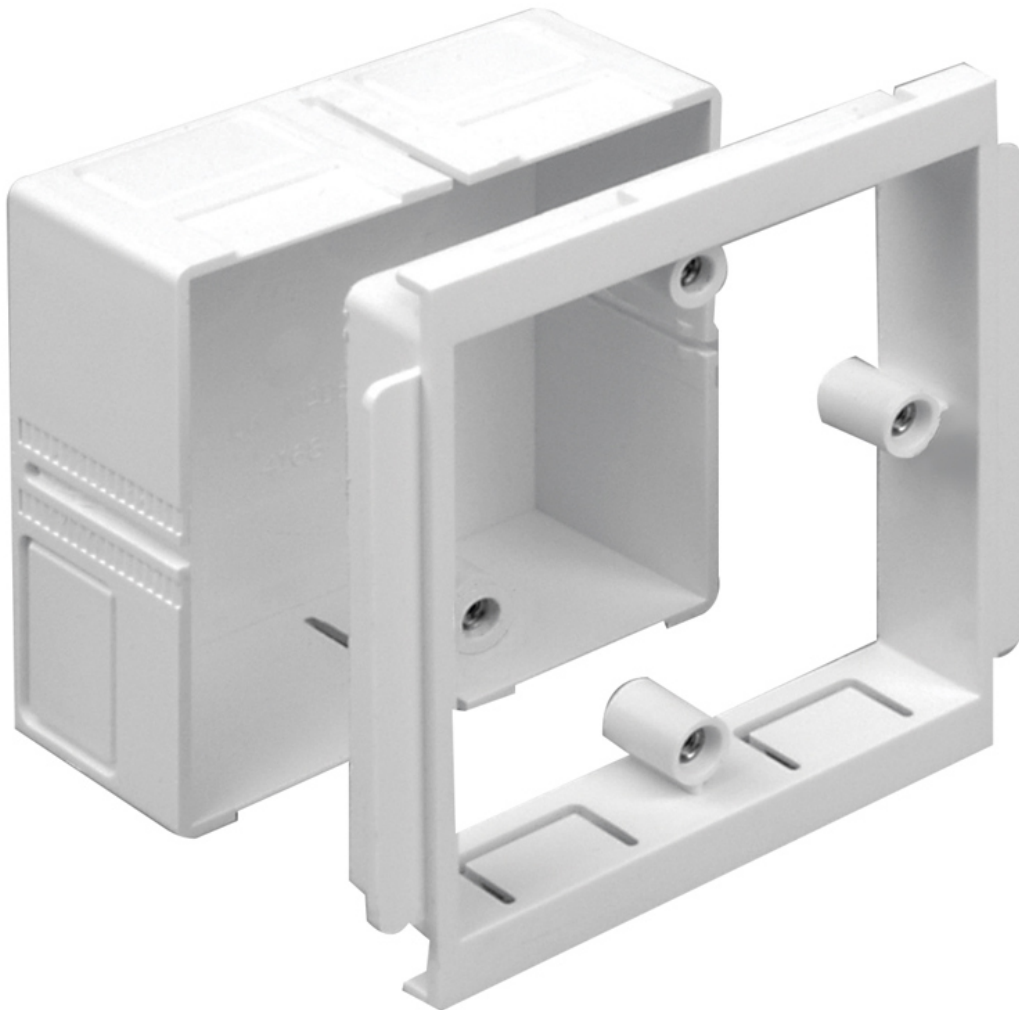

# Marshall-Tufflex Mono 10 Dado Trunking Single Adjustable Accessory Box EAB1WH

[Product Images](#)

**Product Code: V81-9612**

## Short Description

---

Marshall Tufflex Mono 10 Dado Trunking single accessory box 32-40mm EAB1WH

## Description

---

Marshall Tufflex Mono 10 Dado Trunking single adjustable accessory box 32-40mm EAB1WH