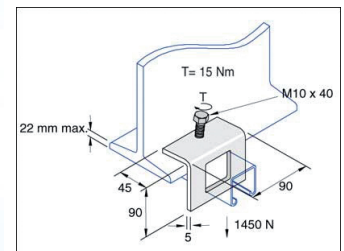

Beam Clamp 2

Product Images

Product Code: V07-9722

Short Description

Description
