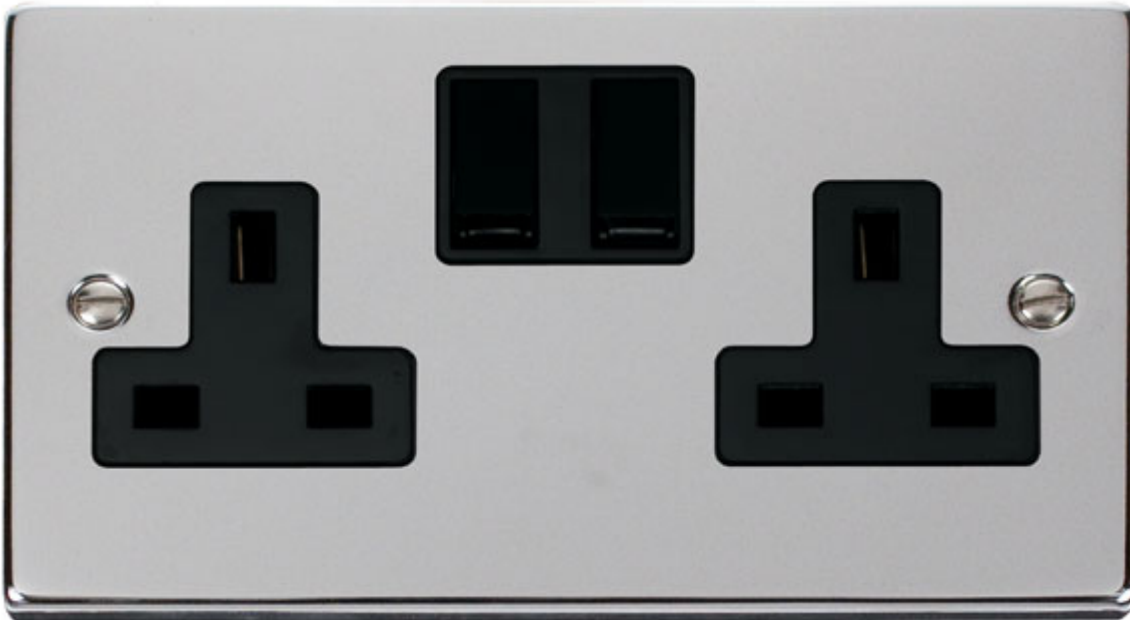

Polished Chrome 2 Gang Socket Outlet 13A

Product Images

Product Code: Q69-9934

Short Description

Polished Chrome Switched Socket 13A 2 Gang DP Twin Earth, Black Insert

Description

Polished Chrome Switched Socket 13A 2 Gang DP Twin Earth, Black Insert

13A 2 Gang Double Pole (Twin Earth)

1

Minimum back box depth: 25mm

Cable size: 4 x 2.5mm²

BS1363 Standard