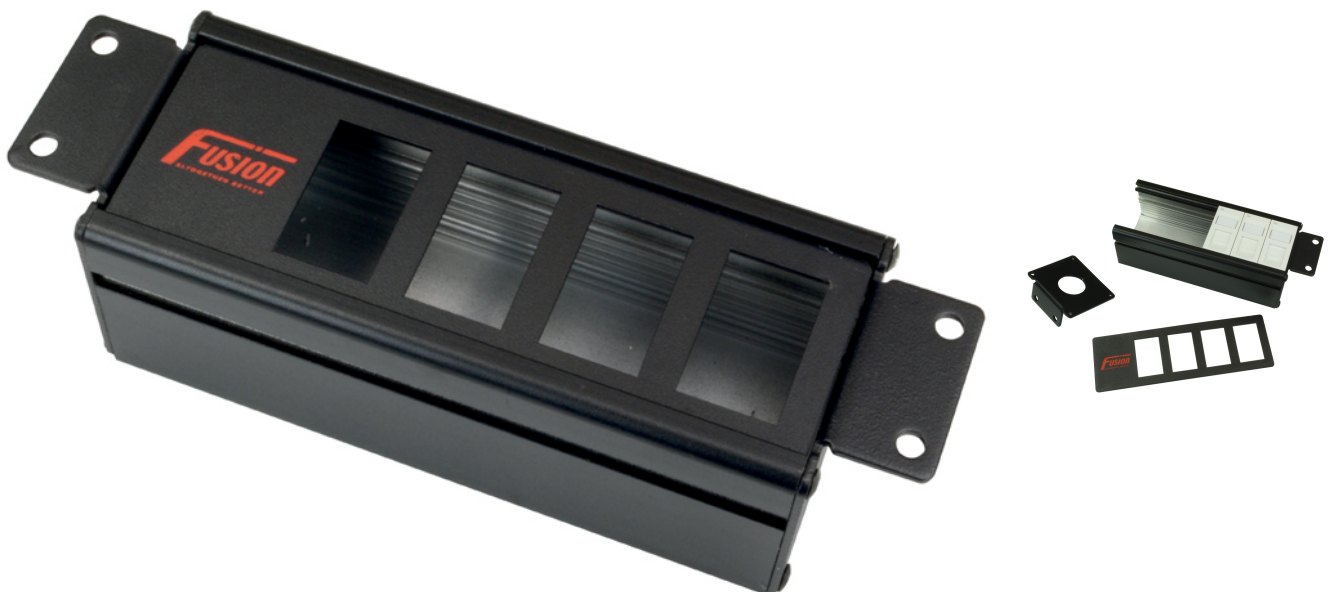

Fusion 4 Way Data Box 25mm Inlet

Product Images

Product Code: T96-2532

Short Description

Data distribution box manufactured from aluminium and supplied with a 4 aperture plate.

1

Each aperture accepts a standard 6C (LJ6) module (22 x 37mm).

Alternatively, with the removal of the front plate, up to 6 standard Eurostyle modules can be utilised.

Formerly T70-2532

Description

Data distribution box manufactured from aluminium and supplied with a 4 aperture plate.

Each aperture accepts a standard 6C (LJ6) module (22 x 37mm).

Alternatively, with the removal of the front plate, up to 6 standard Eurostyle modules can be utilised.

Formerly T70-2532