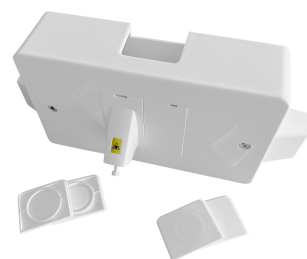

Mills PSP Simplex LC Module with Internal Safety Shutter - White

Product Images

Product Code: T70-0603

Short Description

Mills PSP Angled LC/LC simplex fibre module with internal safety shutter.

Dimensions: 50 x 25mm

Colour: White

Description

Mills PSP Angled LC/LC simplex fibre module with internal safety shutter.

Dimensions: 50 x 25mm

Colour: White