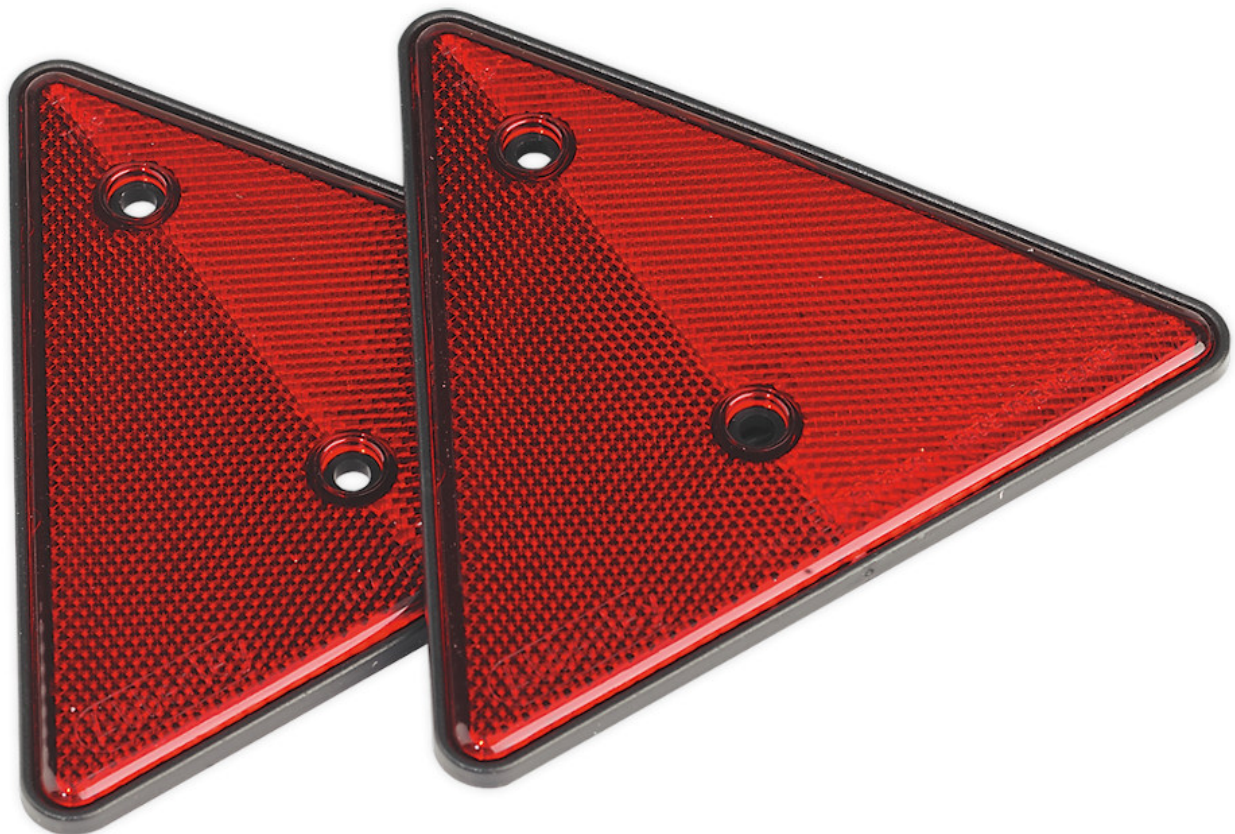

Rear Reflective Red Triangle - Pair

Product Images

Product Code: S99-1204

Short Description

Pair of E-Approved, red, reflex reflector triangles.

Size: 160 x 7 x 140mm

Description

Pair of E-Approved, red, reflex reflector triangles.

Size: 160 x 7 x 140mm