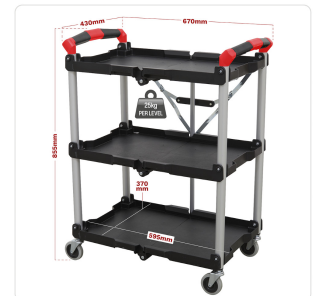

Folding Trolley 3 Level

Product Images

Product Code: B72-0040

Short Description

Folding composite trolley with a 25kg capacity per shelf.

Walls on all four sides to stop items from sliding off the trolley.

Four large castors, two locking.

Folds up in seconds for easy storage when not in use.

Overall Size (W x D x H): 670 x 430 x 855mm.

Capacity: 25kg/Level

Nett Weight: 6.42kg

Shelf Size (W x D): 595 x 370mm

Description

Folding composite trolley with a 25kg capacity per shelf.

Walls on all four sides to stop items from sliding off the trolley.

Four large castors, two locking.

Folds up in seconds for easy storage when not in use.

Overall Size (W x D x H): 670 x 430 x 855mm.

Capacity: 25kg/Level

Nett Weight: 6.42kg

Shelf Size (W x D): 595 x 370mm