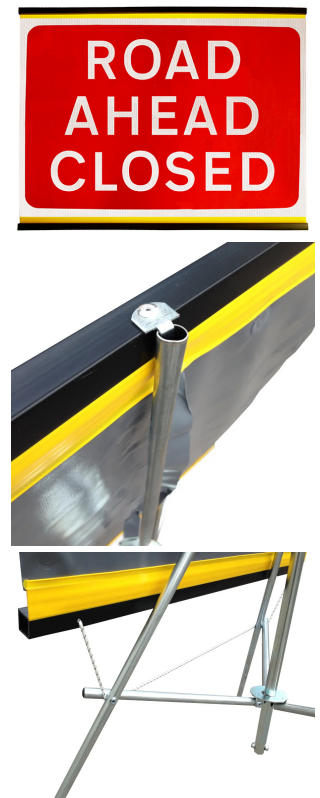

Road Ahead Closed Collapsible Road Sign - 1050 x 750mm

Product Images

Product Code: S09-1305

Short Description

1050 x 750mm collapsible road sign with heavy duty metal tripod

Flexible Class 1 Reflective panel

Fully compliant with chapter 8 requirements

Erect in seconds

Easy to store

Description

1050 x 750mm collapsible road sign with heavy duty metal tripod

Flexible Class 1 Reflective panel

Fully compliant with chapter 8 requirements

Erect in seconds

Easy to store