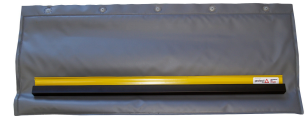

Single File Traffic - Supplementary Plate for 750mm Collapsible Road Signs

[Product Images](#)

Product Code: S09-1552

Short Description

Flexible Supplementary "Single File Traffic" plate to attach beneath 750mm collapsible road signs.

Description

Flexible Supplementary "Single File Traffic" plate to attach beneath 750mm collapsible road signs.

Ref 127571