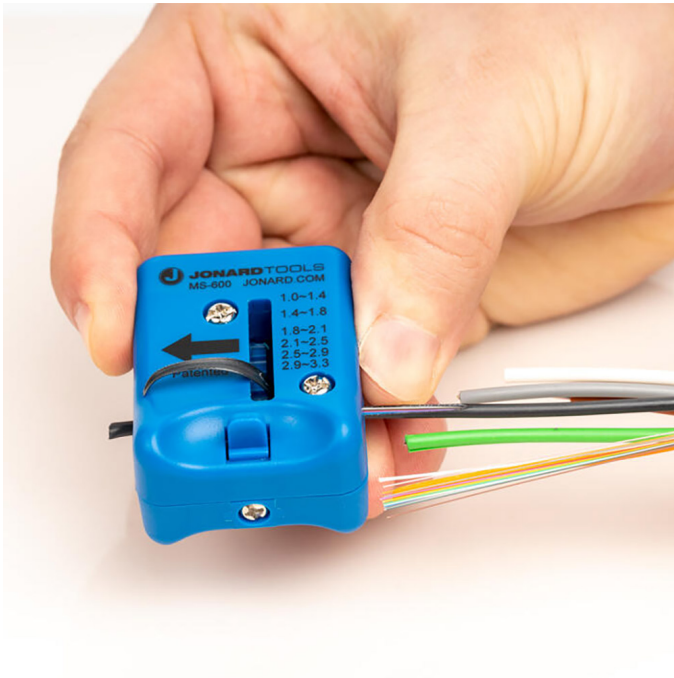

Product Images

Product Code: E00-6428

Short Description

The MS-600 Mid Span Shaving Tool is designed to provide easy access to optical fibre in outer jackets and loose buffer tubes. With 6 precision grooves to handle various cable sizes, the sleek ergonomic design allows you to open a fibre jacket or buffer tube without damaging the fibre inside.

- Consists of 6 precision slitting grooves ranging in size from 1.0 mm to 3.3 mm
- Compact design weighing less than 2.5 oz with included tethering hole makes it perfect to use in tight spaces or on the go
- Indicator line on top of the unit indicates the position of the blade for accurate slitting and ringing
- This tool was specially designed for use on OFS EZ-Bend® 3.0 mm cable and also works with Corning's outdoor ALTOS® loose tube, Microduct MiniXtend® HD and MiniXtend® cable with binderless FastAccess® Technology, indoor/outdoor FREEDM® and LSZH® loose tube cables, PPC

Description

The MS-600 Mid Span Shaving Tool is designed to provide easy access to optical fibre in outer jackets and loose buffer tubes. With 6 precision grooves to handle various cable sizes, the sleek ergonomic design allows you to open a fibre jacket or buffer tube without damaging the fibre inside.

Consists of 6 precision slitting grooves ranging in size from 1.0 mm to 3.3 mm

Compact design weighing less than 2.5 oz with included tethering hole makes it perfect to use in tight spaces or on the go