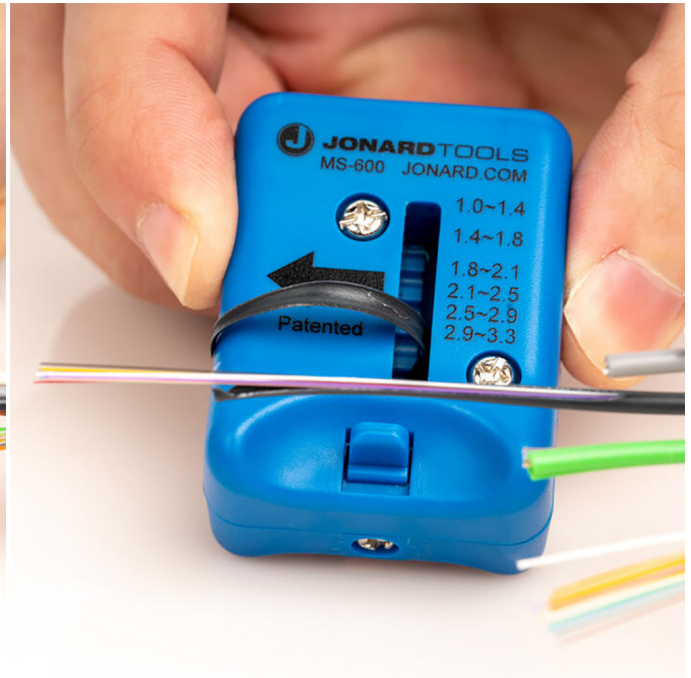

Product Images

Product Code: E00-6428

Short Description

The MS-600 Mid Span Shaving Tool is designed to provide easy access to optical fibre in outer jackets and loose buffer tubes. With 6 precision grooves to handle various cable sizes, the sleek ergonomic design allows you to open a fibre jacket or buffer tube without damaging the fibre inside.

- Consists of 6 precision slitting grooves ranging in size from 1.0 mm to 3.3 mm
- Compact design weighing less than 2.5 oz with included tethering hole makes it perfect to use in tight spaces or on the go
- Indicator line on top of the unit indicates the position of the blade for accurate slitting and ringing
- This tool was specially designed for use on OFS EZ-Bend® 3.0 mm cable and also works with Corning's outdoor ALTOS® loose tube, Microduct MiniXtend® HD and MiniXtend® cable with binderless FastAccess® Technology, indoor/outdoor FREEDM® and LSZH® loose tube cables, PPC

Description

The MS-600 Mid Span Shaving Tool is designed to provide easy access to optical fibre in outer jackets and loose buffer tubes. With 6 precision grooves to handle various cable sizes, the sleek ergonomic design allows you to open a fibre jacket or buffer tube without damaging the fibre inside.

Consists of 6 precision slitting grooves ranging in size from 1.0 mm to 3.3 mm

Compact design weighing less than 2.5 oz with included tethering hole makes it perfect to use in tight spaces or on the go