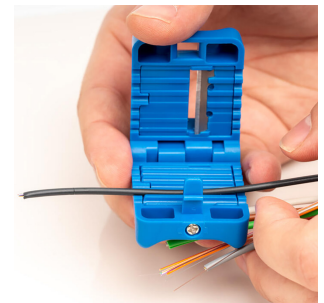

Product Images

Product Code: E00-6428

Short Description

The MS-600 Mid Span Shaving Tool is designed to provide easy access to optical fibre in outer jackets and loose buffer tubes. With 6 precision grooves to handle various cable sizes, the sleek ergonomic design allows you to open a fibre jacket or buffer tube without damaging the fibre inside.

- Consists of 6 precision slitting grooves ranging in size from 1.0 mm to 3.3 mm
- Compact design weighing less than 2.5 oz with included tethering hole makes it perfect to use in tight spaces or on the go
- Indicator line on top of the unit indicates the position of the blade for accurate slitting and ringing
- This tool was specially designed for use on OFS EZ-Bend® 3.0 mm cable and also works with Corning's outdoor ALTOS® loose tube, Microduct MiniXtend® HD and MiniXtend® cable with binderless FastAccess® Technology, indoor/outdoor FREEDM® and LSZH® loose tube cables, PPC

Description

The MS-600 Mid Span Shaving Tool is designed to provide easy access to optical fibre in outer jackets and loose buffer tubes. With 6 precision grooves to handle various cable sizes, the sleek ergonomic design allows you to open a fibre jacket or buffer tube without damaging the fibre inside.

Consists of 6 precision slitting grooves ranging in size from 1.0 mm to 3.3 mm

Compact design weighing less than 2.5 oz with included tethering hole makes it perfect to use in tight spaces or on the go