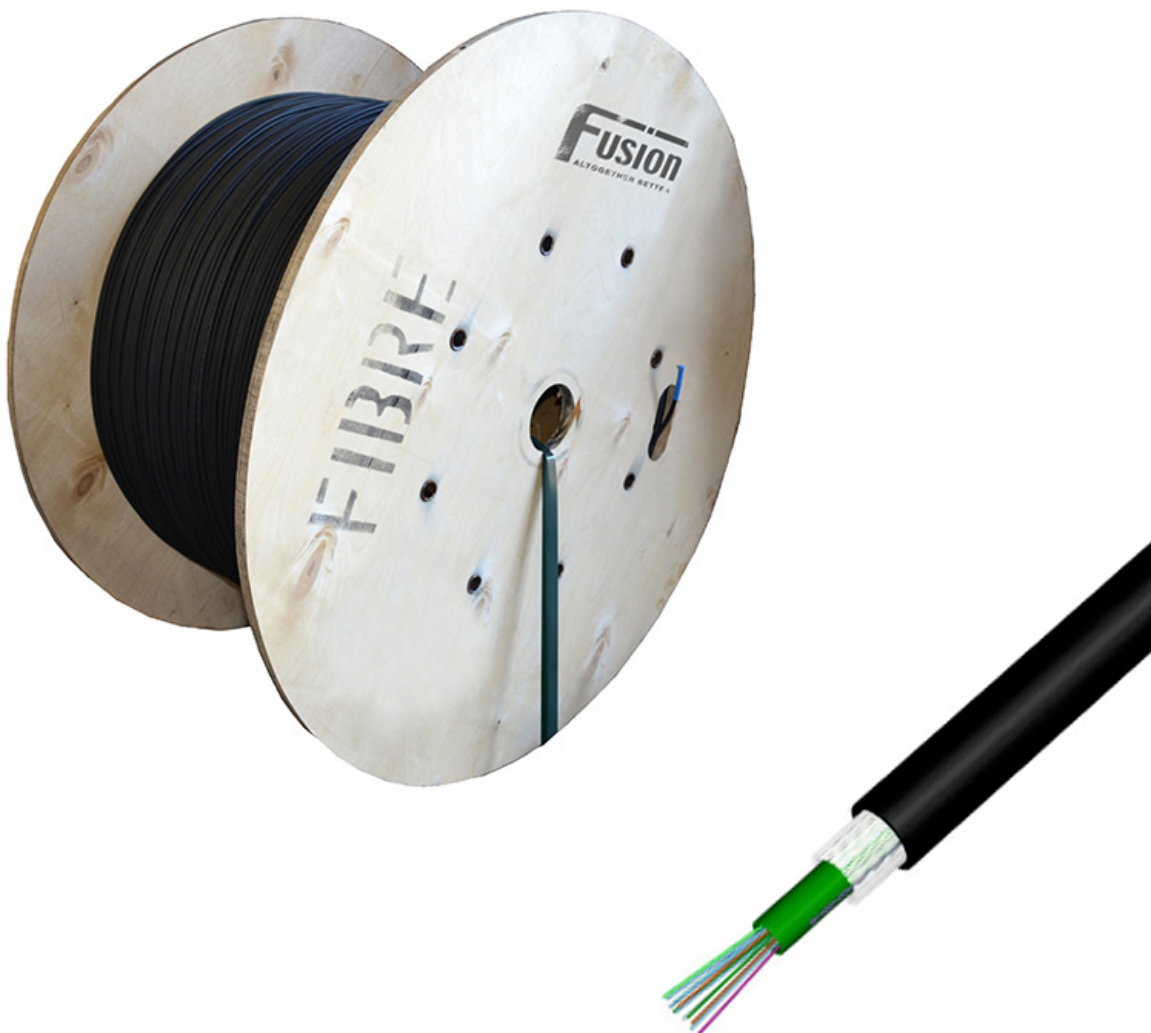

# Loose Tube Fibre Optic Cable Multimode - 24 Core OM4 50/125u

Product Images

Product Code: T70-4253

---

## Short Description

---

Universal standard loose tube optical fibre cables have been designed specifically for applications at the home or business, and used for LAN, WAN backbones and telecom access lines.

These cables are suitable for internal/external ducts and have Glass Yarn Armouring in the form of high tensile yarns to offer strength and basic rodent protection.

### Features

- Sequentially Metre Marked
- Duct Grade
- Internal/External Grade
- CPR compliant to Eca
- LSOH Black Sheath
- Cut to length service
- Bend insensitive