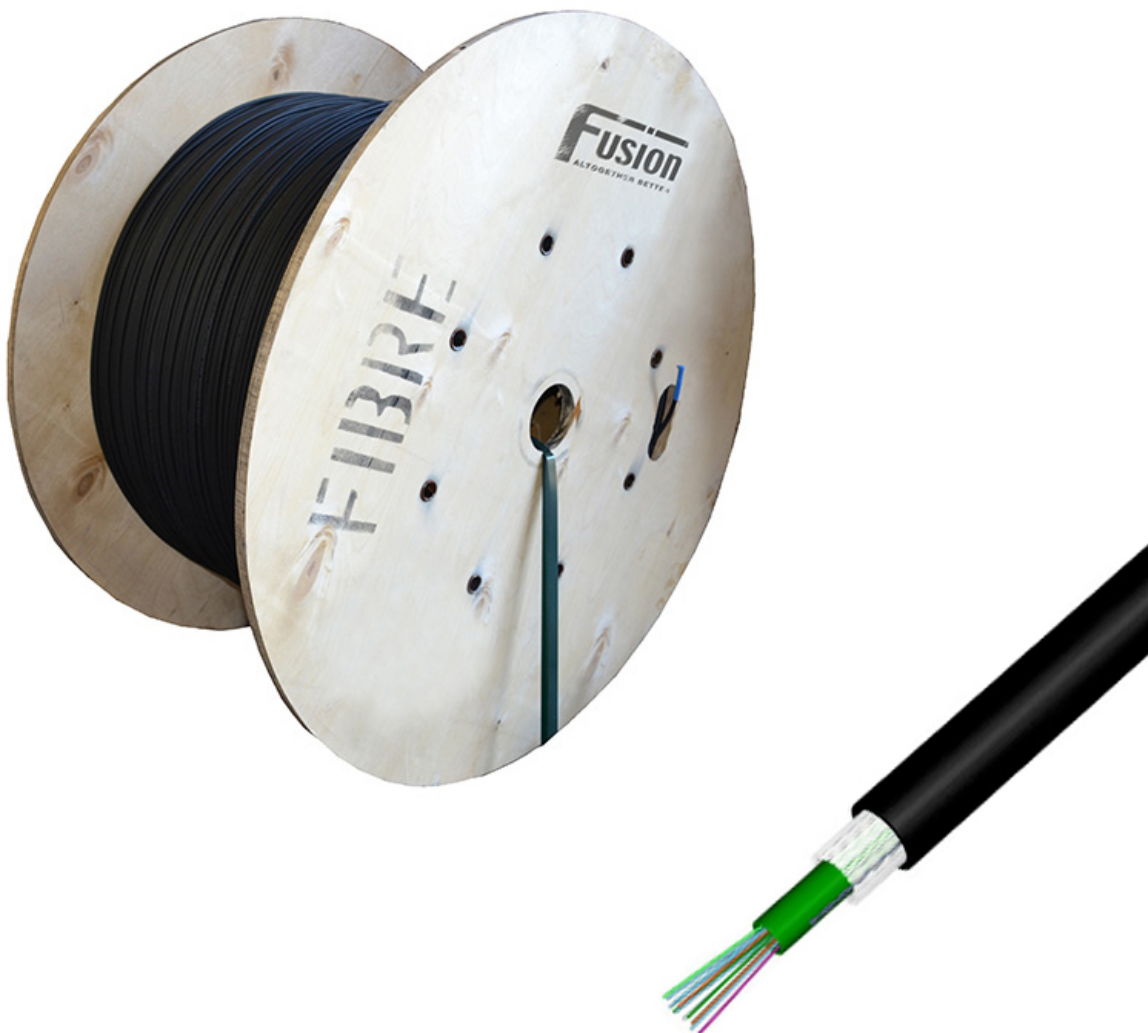

Loose Tube Fibre Optic Cable Multimode - 8 Core OM4 50/125u

Product Images

Product Code: T70-4251

Short Description

Universal standard loose tube optical fibre cables have been designed specifically for applications at the home or business, and used for LAN, WAN backbones and telecom access lines.

These cables are suitable for internal/external ducts and have Glass Yarn Armouring in the form of high tensile yarns to offer strength and basic rodent protection.

Features

- Sequentially Metre Marked
- Duct Grade
- Internal/External Grade
- CPR compliant to Eca
- LSOH Black Sheath
- Cut to length service
- Bend insensitive

Non returnable and non-refundable once cut.

Description

Universal standard loose tube optical fibre cables have been designed specifically for applications at the home or business, and used for LAN, WAN backbones and telecom access lines.

These cables are suitable for internal/external ducts and have Glass Yarn Armouring in the form of high tensile yarns to offer strength and basic rodent protection.

Features

- Sequentially Metre Marked
- Duct Grade
- Internal/External Grade
- CPR compliant to Eca
- LSOH Black Sheath
- Cut to length service