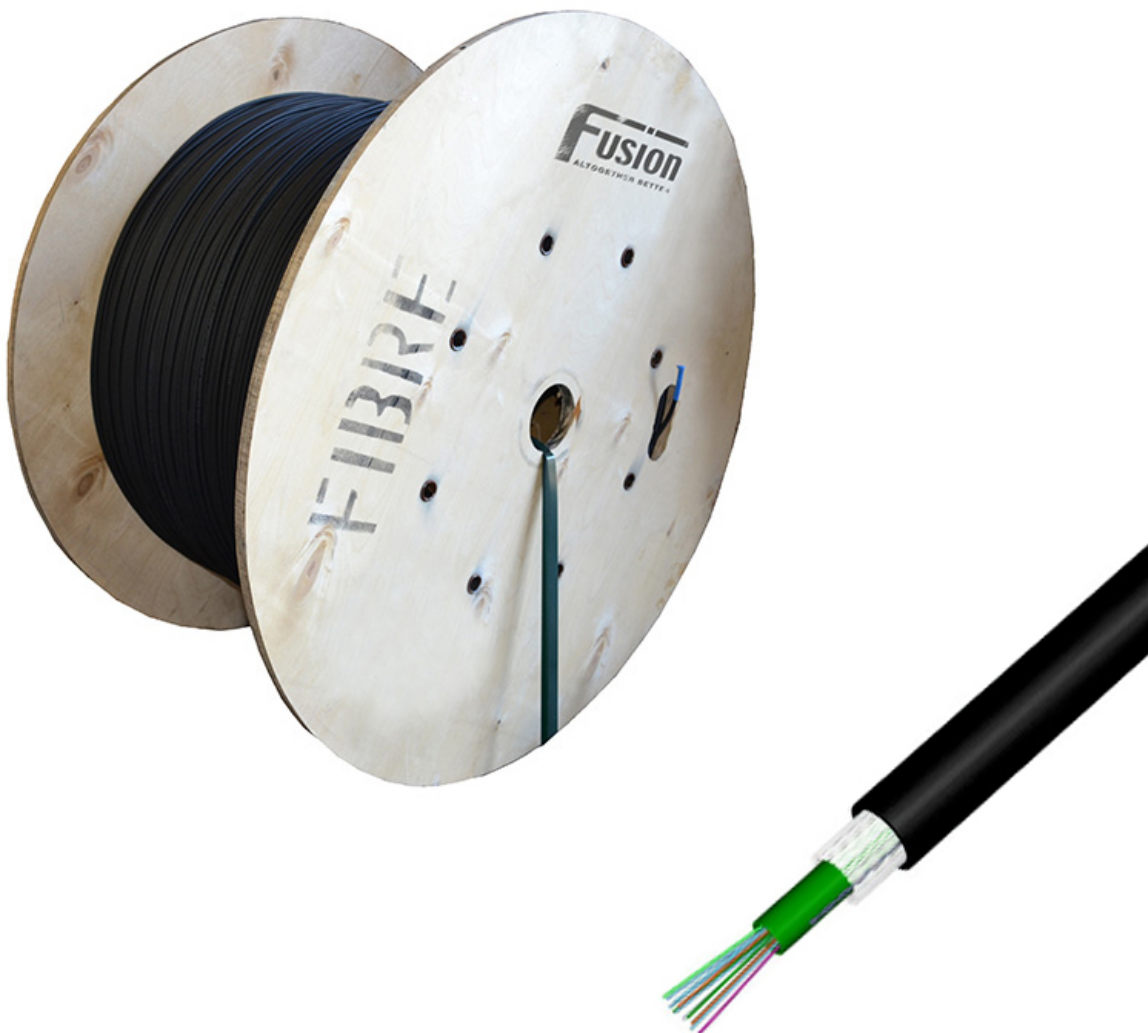

Loose Tube Fibre Optic Cable Multimode - 4 Core OM4 50/125u

Product Images

Product Code: T70-4250

Short Description

Universal standard loose tube optical fibre cables have been designed specifically for applications at the home or business, and used for LAN, WAN backbones and telecom access lines.

These cables are suitable for internal/external ducts and have Glass Yarn Armouring in the form of high tensile yarns to offer strength and basic rodent protection.

Features

- Sequentially Metre Marked
- Duct Grade
- Internal/External Grade
- CPR compliant to Eca
- LSOH Black Sheath
- Cut to length service
- Bend insensitive

Non returnable and non-refundable once cut.

Description

Universal standard loose tube optical fibre cables have been designed specifically for applications at the home or business, and used for LAN, WAN backbones and telecom access lines.

These cables are suitable for internal/external ducts and have Glass Yarn Armouring in the form of high tensile yarns to offer strength and basic rodent protection.

Features

- Sequentially Metre Marked
- Duct Grade
- Internal/External Grade
- CPR compliant to Eca
- LSOH Black Sheath
- Cut to length service