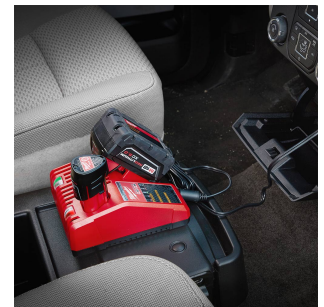

Milwaukee M12-18 Car Charger

Product Images

Product Code: P09-1015

Short Description

Charges MILWAUKEE® batteries on the go, perfect for tradesmen and other professionals to re-charge their batteries using conventional 12V sockets.

M18™ REDLITHIUM™ 2.0 Ah / 4.0 Ah / 5.0 Ah / 6.0 Ah / 9.0 Ah battery packs recharge in 40 min / 80 min / 100 min / 124 min/ 180 min or less

Description

Charges MILWAUKEE® batteries on the go, perfect for tradesmen and other professionals to re-charge their batteries using conventional 12V sockets.