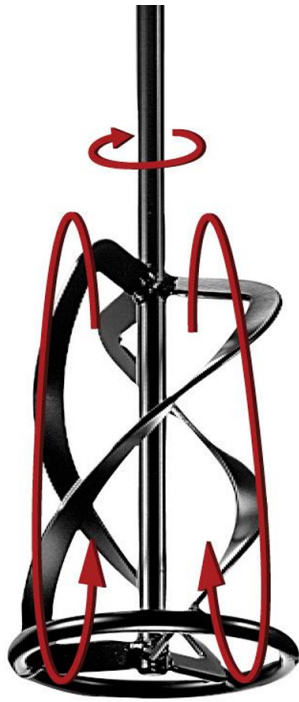

# Bosch GRW 12 E Professional M14 Stirrer Paddle Mixer 140mm 240v

Product Images

Product Code: P09-1021

## Short Description

---

The GRW 12 E Professional is an easy-to-use corded 1-gear stirrer. Its ergonomic wrap-around handle provides comfortable and easy handling.

It has a strong 1,200 W motor that delivers a powerful stirring performance with fast results. It also features a variable speed trigger for easy control over mixing speed.

This tool is intended for stirring plaster and paint up to 50 kg.

Supplied with a 140mm basket.