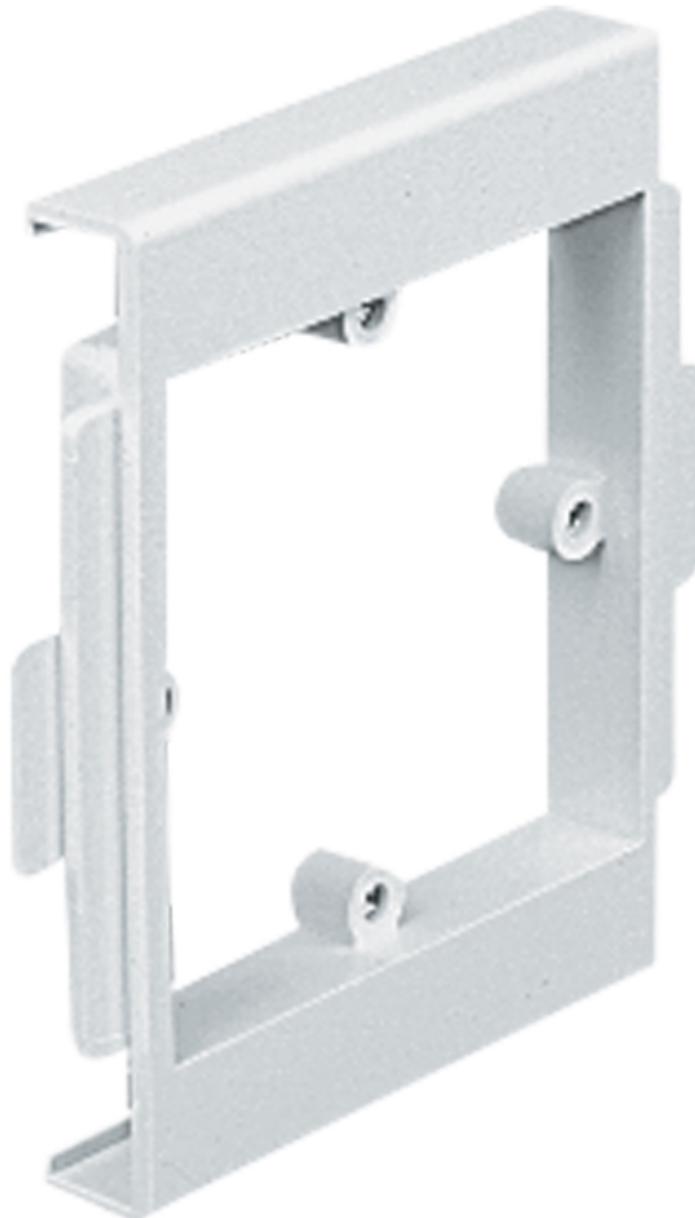

Accessory Frame Single MTSPS1WH

Product Images

Product Code: V81-8405

Short Description

Marshall-Tufflex maxi-trunking accessory frame MTSPS1WH

Description

Marshall-Tufflex maxi-trunking accessory frame MTSPS1