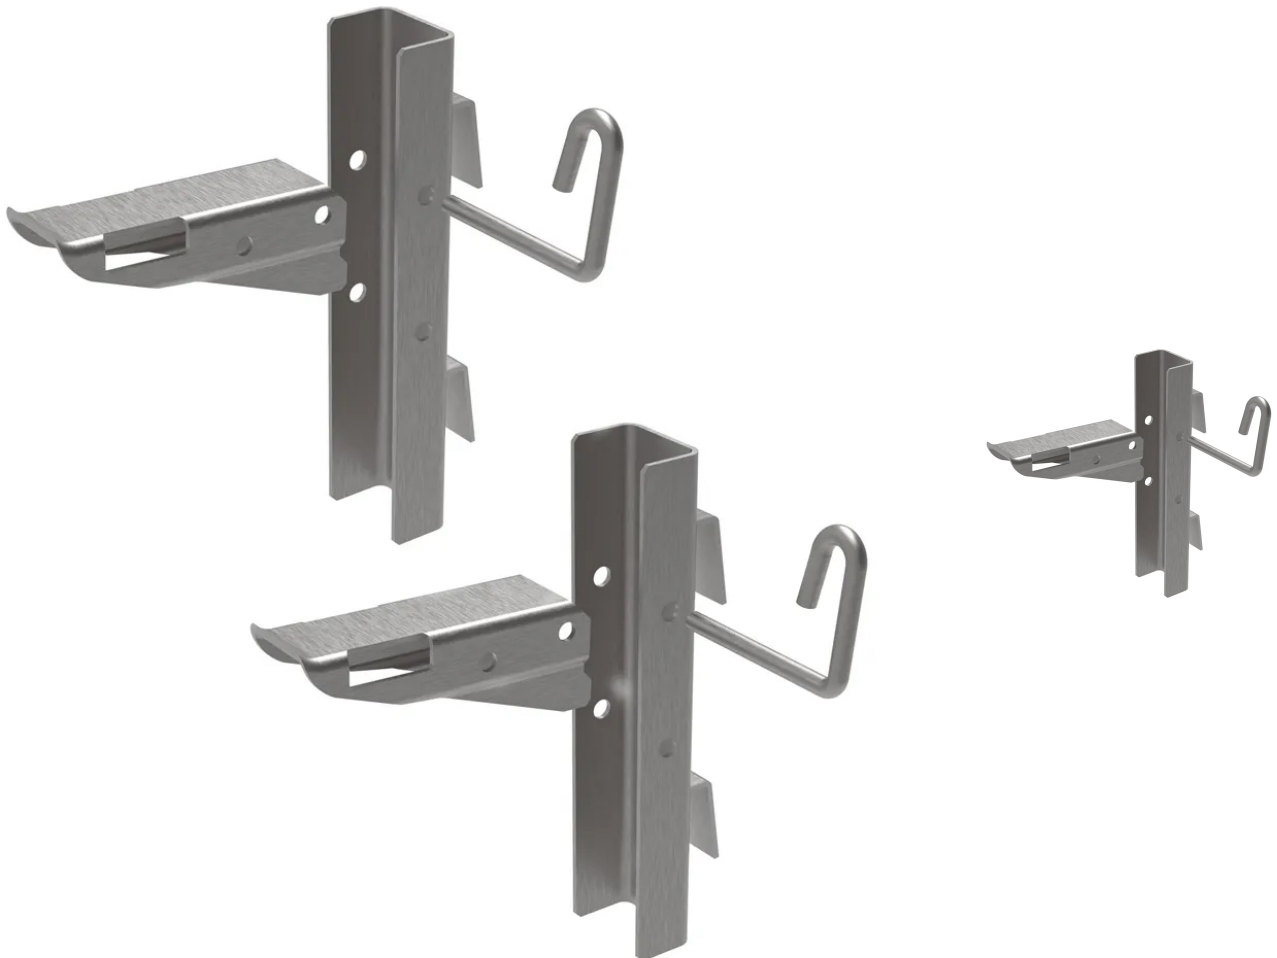

Cable Management Kit for STAKKAbOX JMF106 Chambers

Product Images

Product Code: S83-4535

Short Description

Cable management furniture kit for S83-4532 STAKKAbOX JMF106 chambers comprising:

1

<https://www.millsltd.com/default/cable-management-kit-for-stakkabox-jmf106-chambers.html>

28/04/2024

2x Drop in Wall Bearers, 2 x Cable Bearers and 2 x Locking Pins.

Due to the size of this item, it will be dispatched on a pallet to ensure safe passage and will be subject to an additional delivery charge.

Description

Cable management furniture kit for S83-4532 STAKKAbOX JMF106 chambers comprising:

2x Drop in Wall Bearers, 2 x Cable Bearers and 2 x Locking Pins.

Due to the size of this item, it will be dispatched on a pallet to ensure safe passage and will be subject to an additional delivery charge.