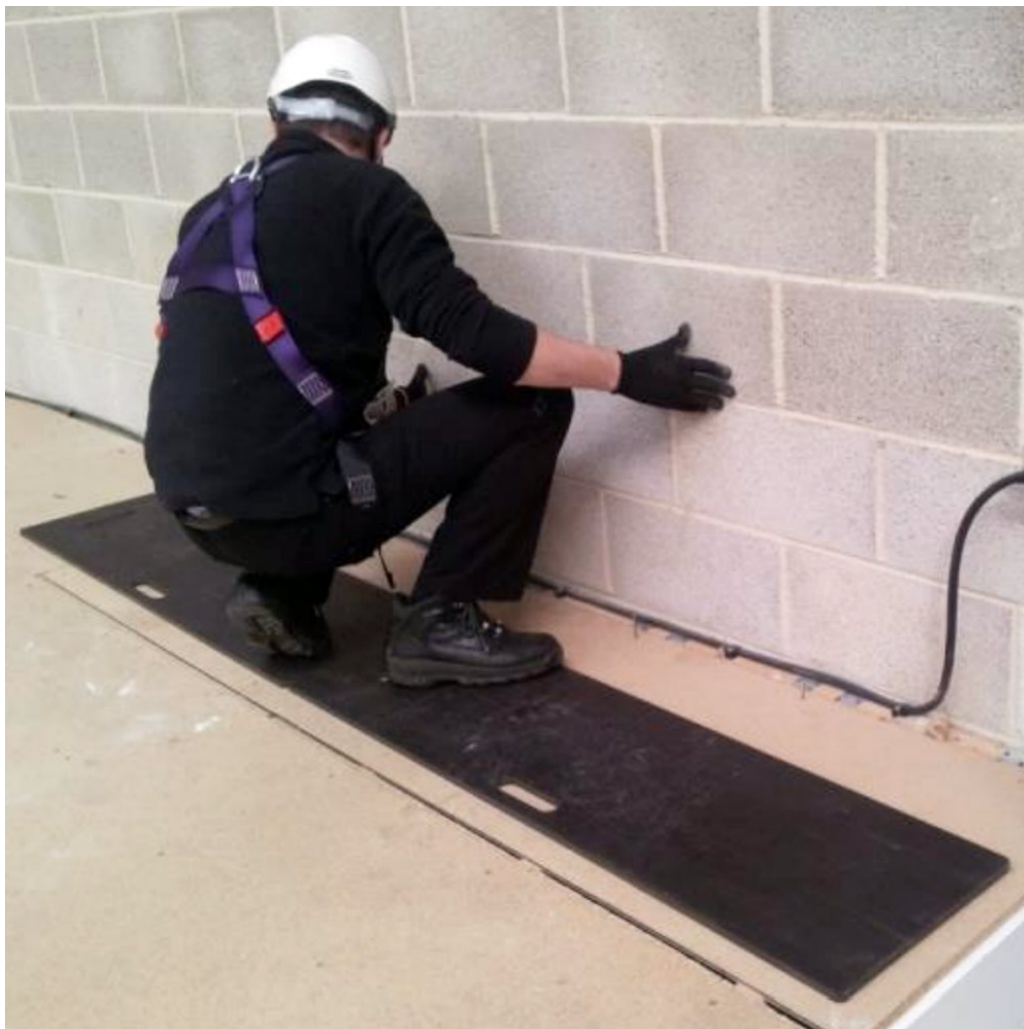

Tetra Skylite Crawlboards for Flat Roofs & Unboarded Lofts - Pair

Product Images

Product Code: S83-1030

Short Description

The use of crawlboards enable an operative to distribute their weight to allow safe travel within un-

boarded loft areas and across flat roofs.

They can also be used under a ladder to prevent damage to a flat roof surface.

Supplied as a pair.

Description

The use of crawlboards enable an operative to distribute their weight to allow safe travel within an un-boarded loft area and across a flat roof.

They can also be used under a ladder to prevent damage to a flat roof surface.

Supplied as a pair.