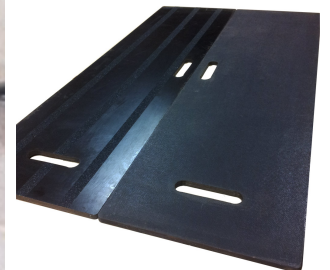

Tetra Skylite Crawlboards for Flat Roofs & Unboarded Lofts - Pair

Product Images

Product Code: S83-1030

Short Description

The use of crawlboards enable an operative to distribute their weight to allow safe travel within un-

boarded loft areas and across flat roofs.

They can also be used under a ladder to prevent damage to a flat roof surface.

Supplied as a pair.

Description

The use of crawlboards enable an operative to distribute their weight to allow safe travel within an un-boarded loft area and across a flat roof.

They can also be used under a ladder to prevent damage to a flat roof surface.

Supplied as a pair.