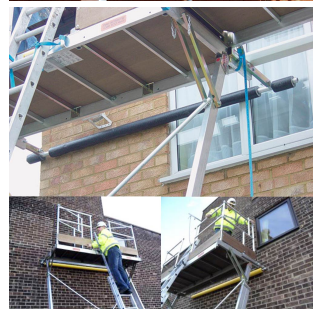

## Short Description

The Easi-Dec Rolling Window Bar allows an Easi-Dec 2 metre platform to be positioned across a window or fragile wall surface with an even distribution of weight.

Length: 2.4 metres

## Description

---

The Easi-Dec Rolling Window Bar allows an Easi-Dec 2 metre platform to be positioned across a window or fragile wall surface with an even distribution of weight.

Length: 2.4 metres

Easi-Dec ref ED010013S