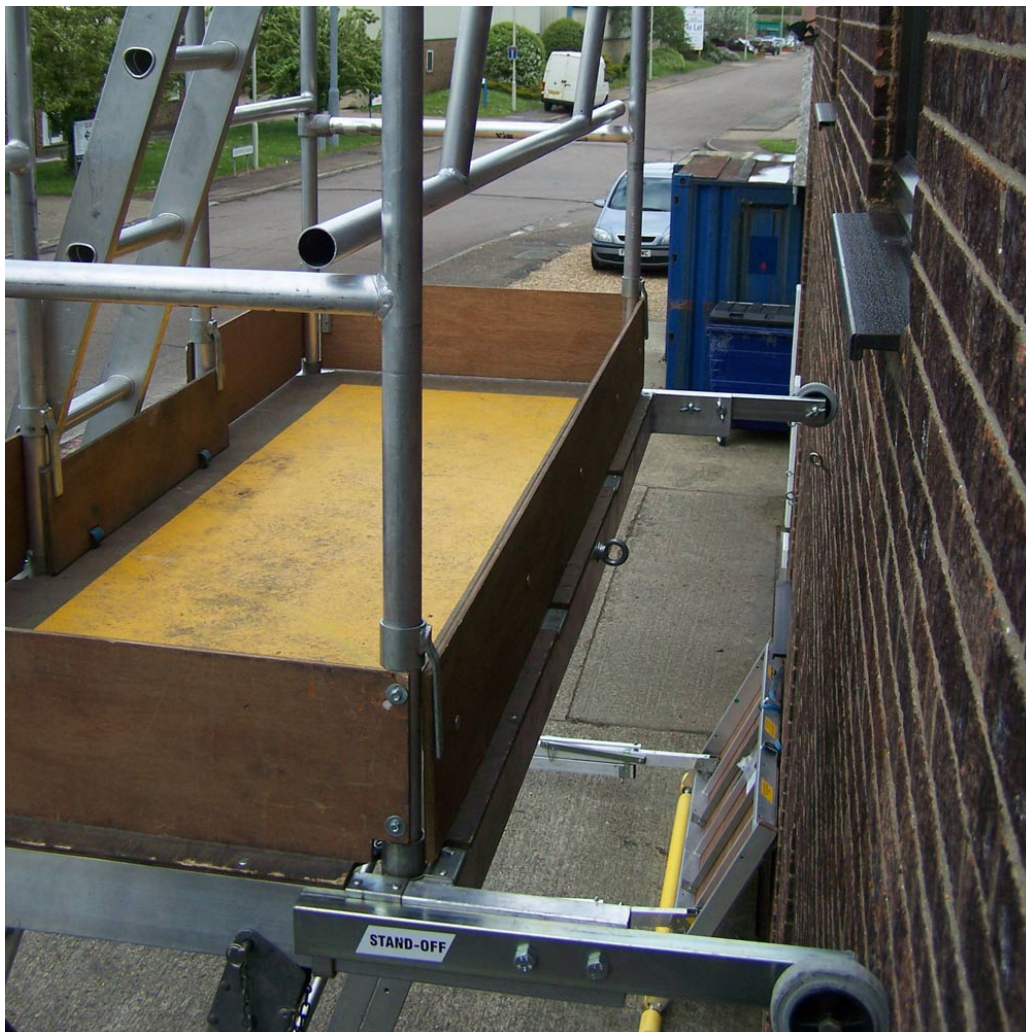

Easi-Dec Stand Off Kit

Product Images

Product Code: S00-0801

Short Description

Allows safe access over deep soffits. The kit comprises a pair of 20cm Stand-Off arms which safely position the platform away from the building.

Easi-Dec ref ED010018S

Description

Allows safe access over deep soffits. The kit comprises a pair of 20cm Stand-Off arms which safely position the platform away from the building.

Easi-Dec ref ED010018S