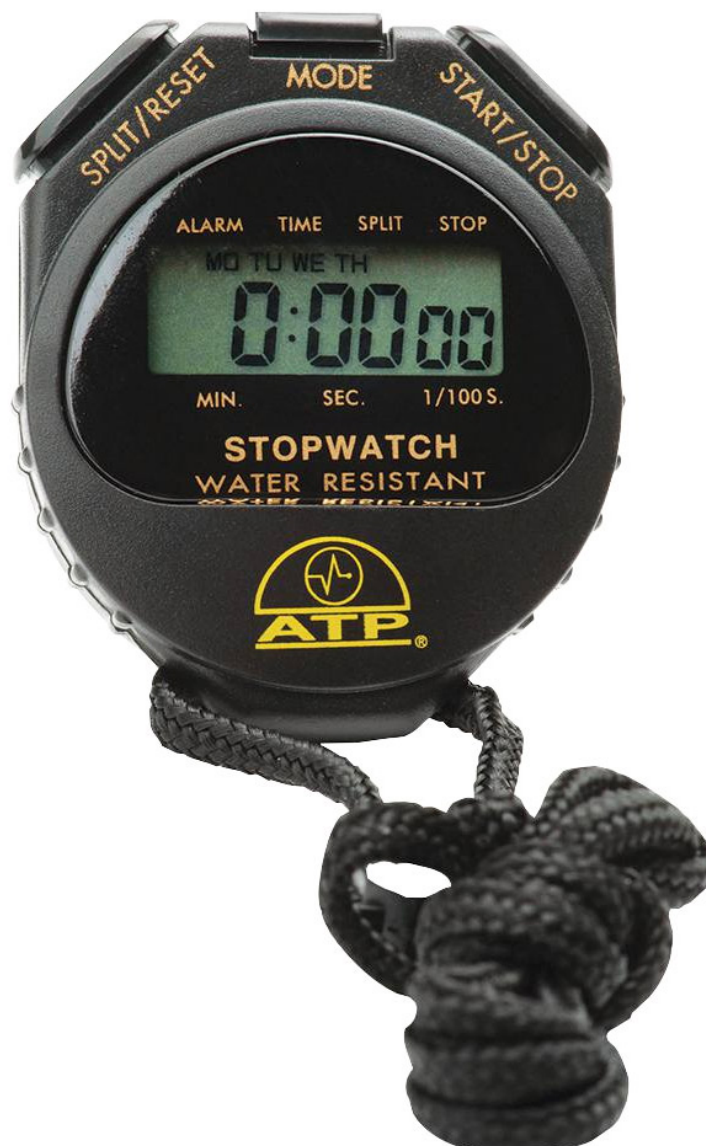

Water & Impact Resistant Stopwatch

Product Images

Product Code: R99-0515

Short Description

Professional water and impact resistant stopwatch with time and alarm functions.

For tightness and other timed tests.

Features

- 1/100 Second for first 30 minutes (1 second after)
- Calendar and time in 12/24 hour format
- Daily alarm and hourly chime
- 12mm High digit display
- Calendar and time in 12/24 hour format
- Daily alarm and hourly chime
- 12mm High digit display
- Water and impact resistant ABS case
- Dimensions: 72x64x20mm
- Supplied with neck cord and battery

Description

Professional water and impact resistant stopwatch with time and alarm functions.

For tightness and other timed tests.

Features

1/100 Second for first 30 minutes (1 second after)

Calendar and time in 12/24 hour format

Daily alarm and hourly chime

12mm High digit display

Calendar and time in 12/24 hour format

Daily alarm and hourly chime

12mm High digit display

Water and impact resistant ABS case

Dimensions: 72x64x20mm

Supplied with neck cord and battery