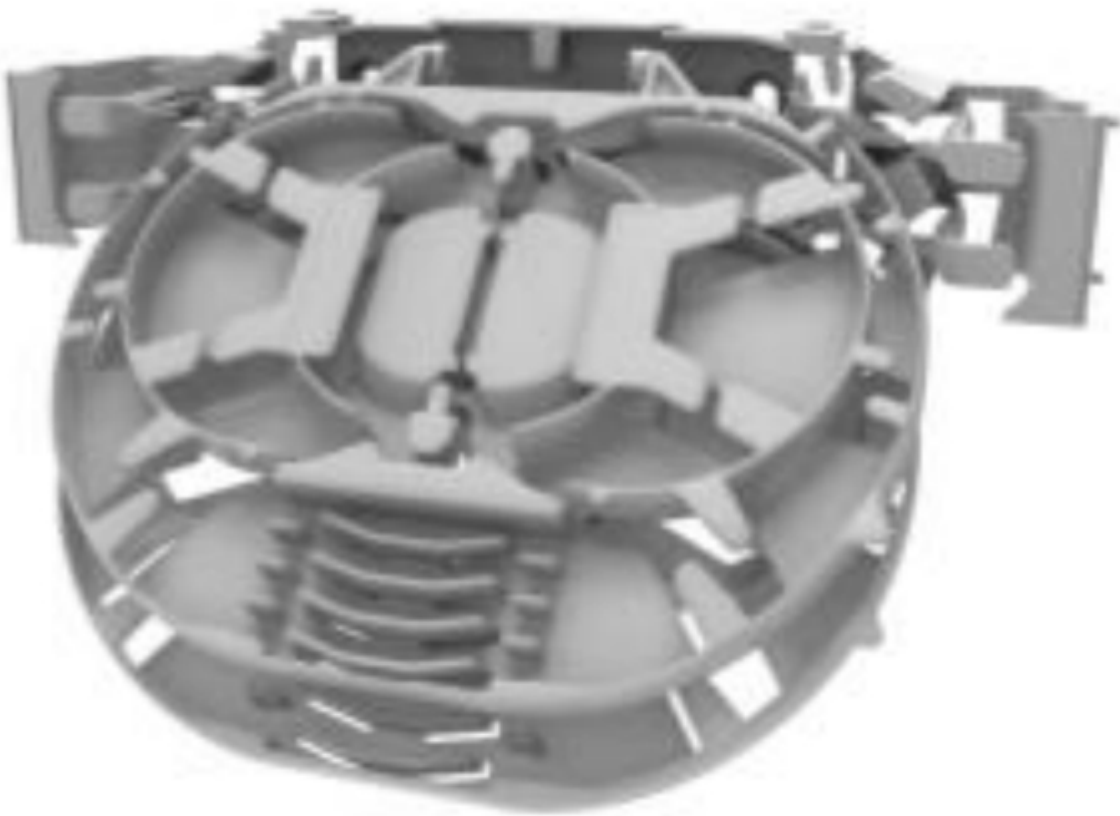

# LMJ SOSA 2 x Ribbon Tray

Product Images

Product Code: XJTSC02897

---

## Short Description

---

Ribbon trays come as a pair on a back plate ready to be installed into the closure.

Tray Type: Ribbon

Splice Protector: Ribbon

Number of Trays: 2

Fibre Capacity 4f Ribbon: 32

Fibre Capacity 12f Ribbon: 96

Tray Positions Used: 4

Ref: 097255

## Description

---

Ribbon trays come as a pair on a back plate ready to be installed into the closure.

Tray Type: Ribbon

Splice Protector: Ribbon

Number of Trays: 2

Fibre Capacity 4f Ribbon: 32

Fibre Capacity 12f Ribbon: 96