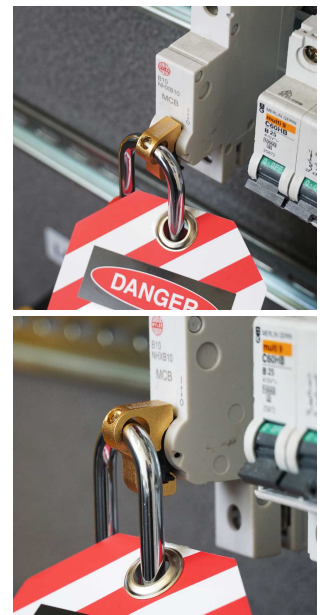

## Short Description

The robust and slim-line Martindale LOK8 Lock Off device is made from aluminium and fits the majority

of domestic MCB's and RCBO's.

Its size allows installation on breakers where access is impeded by test buttons or other obstructions and its width permits installation without interference with neighbouring breakers.

An ideal choice in any engineers' lock-off kit.

## Description

---

The robust and slim-line Martindale LOK8 Lock Off device is made from aluminium and fits the majority of domestic MCB's and RCBO's.

Its size allows installation on breakers where access is impeded by test buttons or other obstructions and its width permits installation without interference with neighbouring breakers.