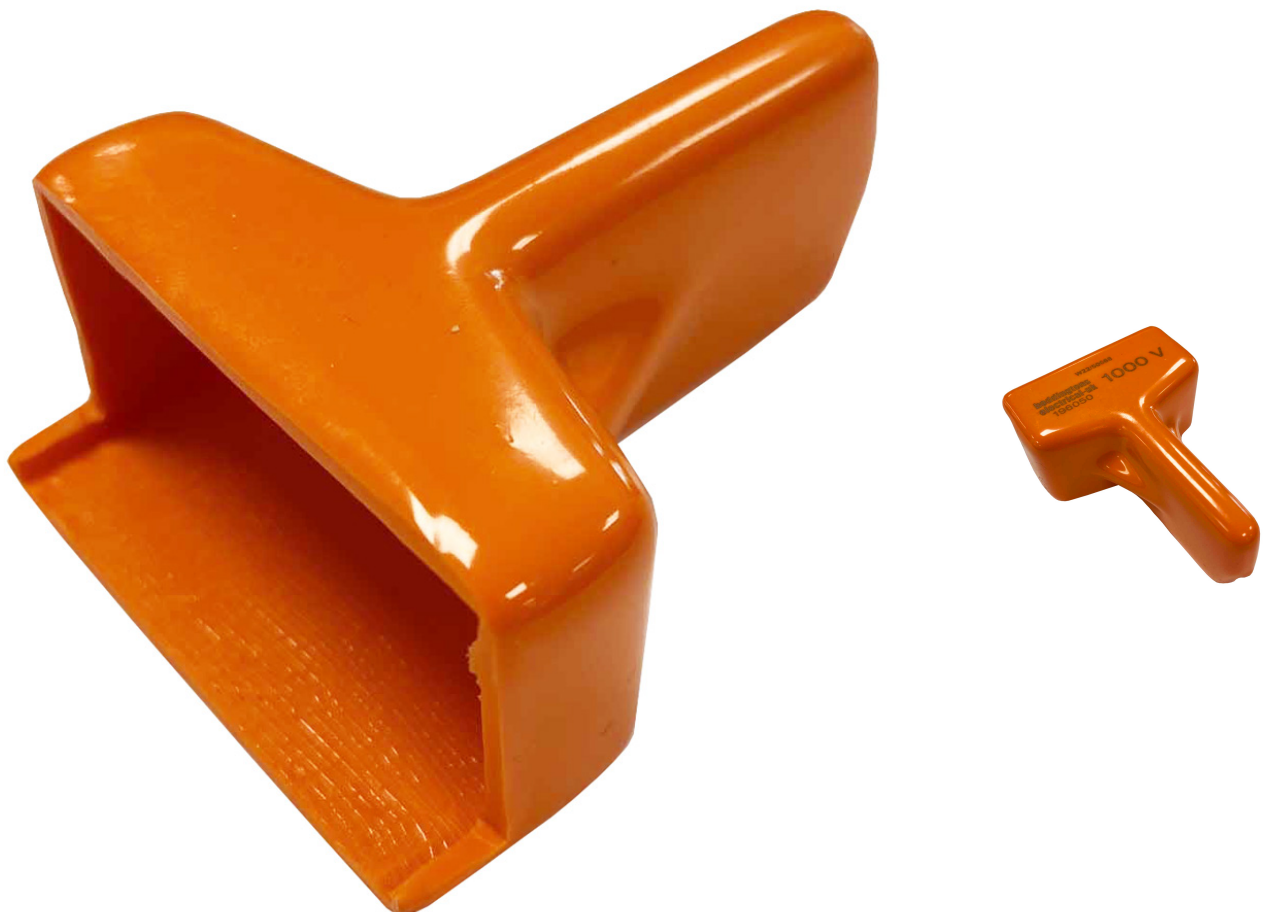

Fused Shroud 1000V VDE

Product Images

Product Code: H87-7351

Short Description

Fused Shroud 1000V VDE

Description

Fused Shroud 1000V VDE