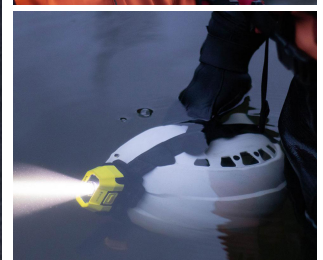

SafAtex HT Pro LED Head Torch 220 Lumens

Product Images

Product Code: M99-5084

Short Description

NightSearcher SafAtex HT Pro LED Head Torch 220 Lumens intrinsically safe head torch for use in hazardous environments.

Features

- 220 Lumens light output
- 100 metre beam
- Run up to 12 hours
- High powered LED - CREE XP-G2
- Soft touch rubber switch
- 90° Adjustable angle

- Adjustable headband to fit users head or helmet
- Easily rotates while wearing fire gloves
- Gas zones 0, 1, 2
- Powered by 3 x AAA batteries (not included)

Certification

Class I DIV 1 Groups A B C D

Class II DIV 1 Groups E F G

Class III DIV

ATEX: II 1 G Ex ia IIC T4 GA IP67 DEMKO 14 ATEX 1354X

IECEX: Ex ia IIC T4 Ga IP67IECEX UL 14.0059x

Description

NightSearcher SafAtex HT Pro LED Head Torch 220 Lumens intrinsically safe head torch for use in hazardous environments.