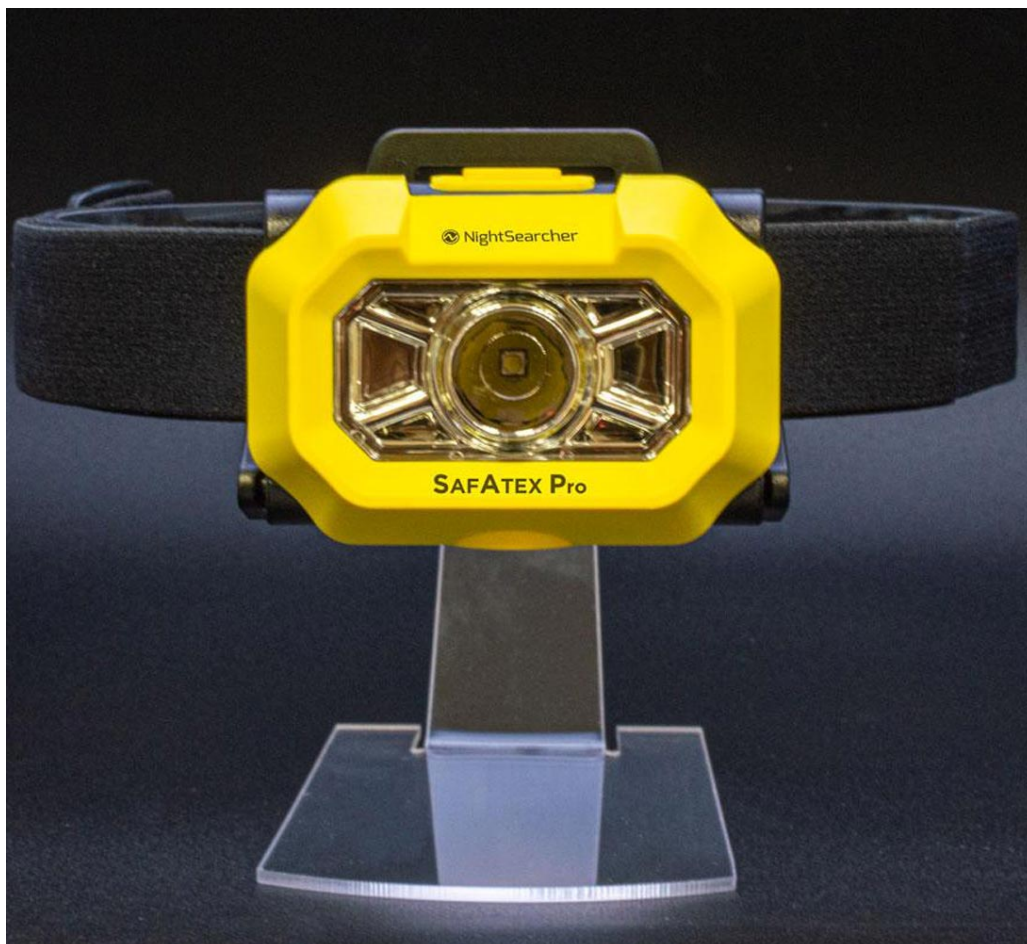

SafAtex HT Pro LED Head Torch 220 Lumens

Product Images

Product Code: M99-5084

Short Description

NightSearcher SafAtex HT Pro LED Head Torch 220 Lumens intrinsically safe head torch for use in hazardous environments.

Features

- 220 Lumens light output
- 100 metre beam
- Run up to 12 hours
- High powered LED - CREE XP-G2
- Soft touch rubber switch
- 90° Adjustable angle

- Adjustable headband to fit users head or helmet
- Easily rotates while wearing fire gloves
- Gas zones 0, 1, 2
- Powered by 3 x AAA batteries (not included)

Certification

Class I DIV 1 Groups A B C D

Class II DIV 1 Groups E F G

Class III DIV

ATEX: II 1 G Ex ia IIC T4 GA IP67 DEMKO 14 ATEX 1354X

IECEX: Ex ia IIC T4 Ga IP67IECEX UL 14.0059x

Description

NightSearcher SafAtex HT Pro LED Head Torch 220 Lumens intrinsically safe head torch for use in hazardous environments.