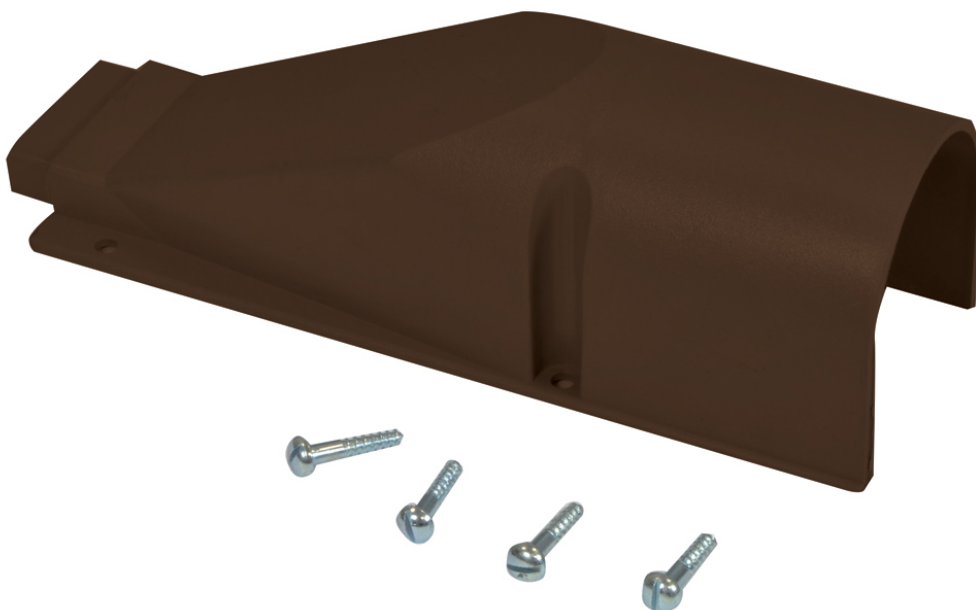

Connector Bend No. 4 Brown

Product Images

Product Code: S83-4907

Short Description

For use outside the premises where cables emerge from underground and can be used to connect with Duct 102 or Duct 56 and a variety of solutions including:

S83-4749 Capping 25A Brown

S83-4748 Cover 101A Brown

S83-4990 Blown Fibre External CLI Connector Bend Adaptor Brown

Blown Fibre CLI (with and without gas block)

External CSP

Description

For use outside the premises where cables emerge from underground and can be used to connect with Duct 102 or Duct 56 and a variety of solutions including:

S83-4749 Capping 25A Brown

S83-4748 Cover 101A Brown

S83-4990 Blown Fibre External CLI Connector Bend Adaptor Brown

Blown Fibre CLI (with and without gas block)

External CSP