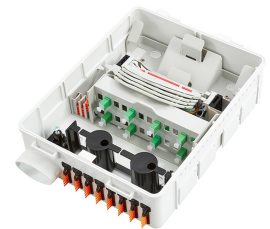

Prysmian Flexibox Termination Box 24SCA

Product Images

Product Code: XCPSC04097

8F SCA version shown

8F SCA version shown

Short Description

The Flexi-termination box has been designed for internal/external use with up to 8 splice trays, an oval

port and up to 48 inputs for up to 48 preterminated cables. Each splice tray is able to accommodate up to 24 fibre splices and the box can be configured with a loop storage area.

The Flexibox has a removable cover for improved access whilst splicing and routing fibres and utilises the same internal components as Prysmian external closures to simplify installation practises and save time.

Specifications

Flexibox termination box 24SCA with pigtails, 48 splices, internal with security lock, loop storage, entry system B.

Please see datasheet for further details

Description

The Flexi-termination box has been designed for internal/external use with up to 8 splice trays, an oval port and up to 48 inputs for up to 48 preterminated cables. Each splice tray is able to accommodate up to 24 fibre splices and the box can be configured with a loop storage area.

Specifications

Flexibox termination box 24SCA with pigtails, 48 splices, internal with security lock, loop storage, entry system B.

Please see datasheet for further details