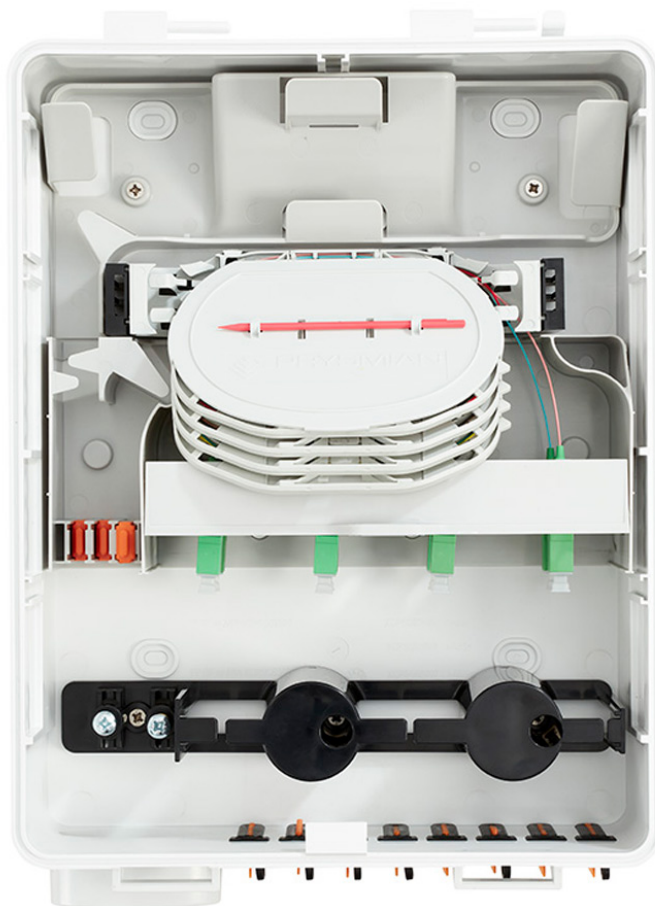

Prysmian Flexibox Termination Box 24SCA

Product Images

Product Code: XCPSC04097

8F SCA version shown

8F SCA version shown

Short Description

The Flexi-termination box has been designed for internal/external use with up to 8 splice trays, an oval

port and up to 48 inputs for up to 48 preterminated cables. Each splice tray is able to accommodate up to 24 fibre splices and the box can be configured with a loop storage area.

The Flexibox has a removable cover for improved access whilst splicing and routing fibres and utilises the same internal components as Prysmian external closures to simplify installation practises and save time.

Specifications

Flexibox termination box 24SCA with pigtails, 48 splices, internal with security lock, loop storage, entry system B.

Please see datasheet for further details

Description

The Flexi-termination box has been designed for internal/external use with up to 8 splice trays, an oval port and up to 48 inputs for up to 48 preterminated cables. Each splice tray is able to accommodate up to 24 fibre splices and the box can be configured with a loop storage area.

The Flexibox has a removable cover for improved access whilst splicing and routing fibres and utilises the same internal components as Prysmian external closures to simplify installation practises and save time.