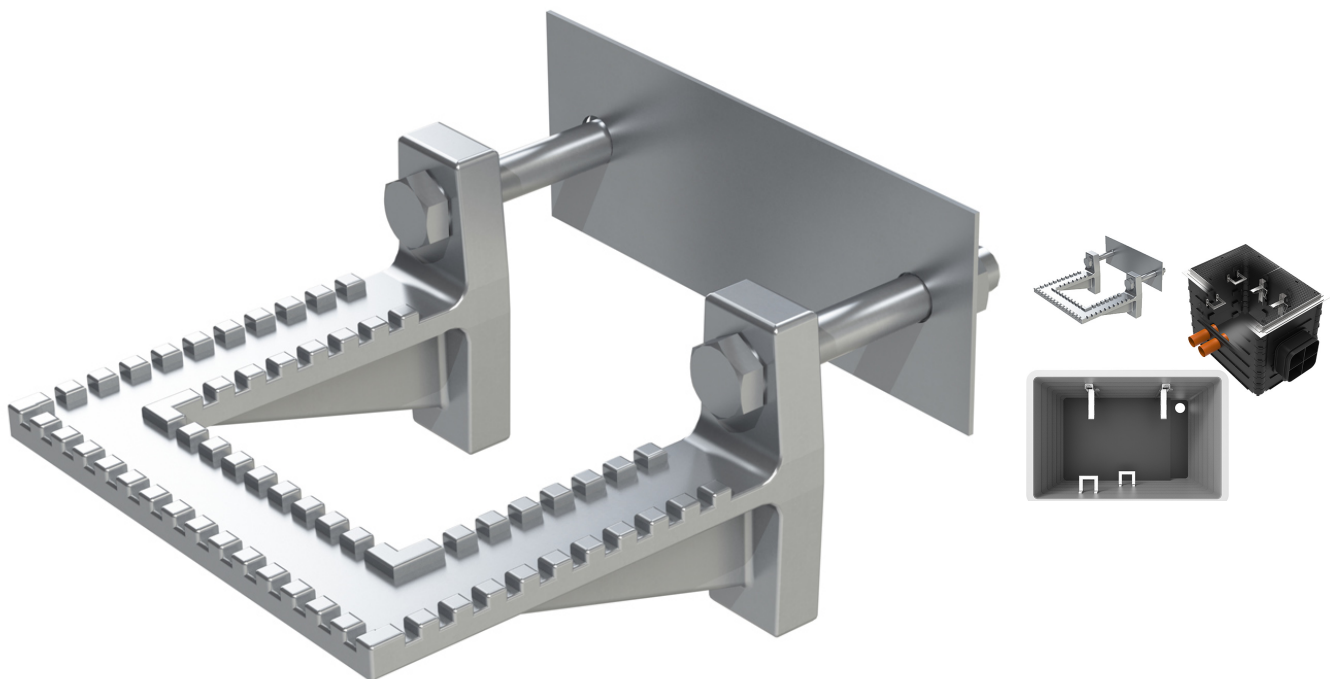

# Bolt on Step for Fortress & Ultima Chambers

Product Images

Product Code: S83-4642

## Short Description

Bolt on step for S83-4506 Fortress and S83-4508 Ultima plastic chambers that mounts to the chamber

wall (using bolts and backing plate supplied) to provide stepped access.

Manufactured in galvanised steel.

## Description

---

Bolt on step for S83-4506 Fortress and S83-4508 Ultima plastic chambers that mounts to the chamber wall (using bolts and backing plate supplied) to provide stepped access.

Manufactured in galvanised steel.