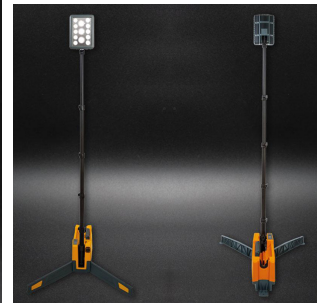

## Short Description

The NightSearcher Solaris Pro (18Ah Li-ion) all in one (light, battery pack and 1.85m extension pole) in a lightweight (7-8.5kg) and compact design.

2 battery choices are available depending on light / runtime requirements - Solaris Pro (18Ah Li-ion) and Solaris Pro-X (36Ah Li-ion).

### Features

- 16,000 lumens with 500m beam
- 2 Light beams - Wide and Narrow
- Lightweight Lithium-Ion batteries
- Tough impact resistant housing
- Collapses to compact size
- Fast deployment, set up in seconds
- 180° Swivel and tilting light head
- Built in cable, so no trailing cables

### Specifications

- Runtime up to 24 hours
- Mast extends up to 1.85m
- IP65 Rated
- Dimensions: 517x155x200mm
- Supplied with AC charger and shoulder strap
- Optional: Vehicle charger and stability pegs