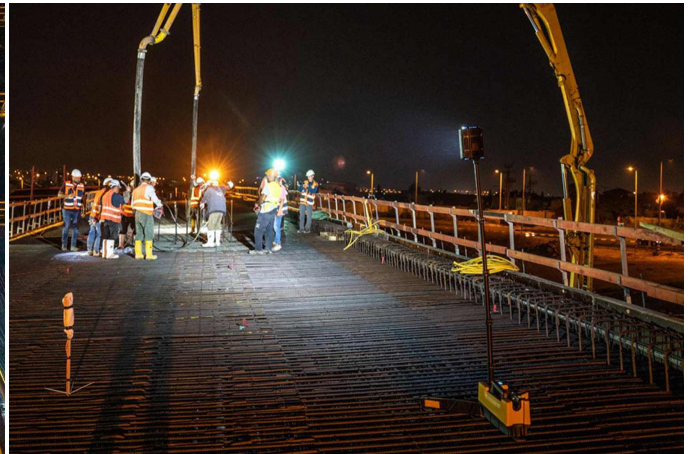

## Short Description

The NightSearcher Solaris Pro (18Ah Li-ion) all in one (light, battery pack and 1.85m extension pole) in a lightweight (7-8.5kg) and compact design.

2 battery choices are available depending on light / runtime requirements - Solaris Pro (18Ah Li-ion) and Solaris Pro-X (36Ah Li-ion).

### Features

- 16,000 lumens with 500m beam
- 2 Light beams - Wide and Narrow
- Lightweight Lithium-Ion batteries
- Tough impact resistant housing
- Collapses to compact size
- Fast deployment, set up in seconds
- 180° Swivel and tilting light head
- Built in cable, so no trailing cables

### Specifications

- Runtime up to 24 hours
- Mast extends up to 1.85m
- IP65 Rated
- Dimensions: 517x155x200mm
- Supplied with AC charger and shoulder strap
- Optional: Vehicle charger and stability pegs

## Specifications

- Runtime up to 24 hours
- Mast extends up to 1.85m
- IP65 Rated
- Dimensions: 517x155x200mm
- Supplied with AC charger and shoulder strap
- Optional: Vehicle charger and stability pegs