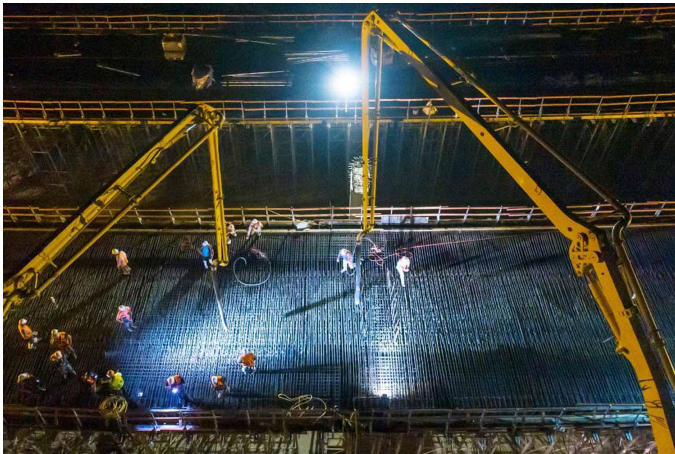

## Short Description

The NightSearcher Solaris Pro (18Ah Li-ion) all in one (light, battery pack and 1.85m extension pole) in a lightweight (7-8.5kg) and compact design.

2 battery choices are available depending on light / runtime requirements - Solaris Pro (18Ah Li-ion) and Solaris Pro-X (36Ah Li-ion).

### Features

- 16,000 lumens with 500m beam
- 2 Light beams - Wide and Narrow
- Lightweight Lithium-Ion batteries
- Tough impact resistant housing
- Collapses to compact size
- Fast deployment, set up in seconds
- 180° Swivel and tilting light head
- Built in cable, so no trailing cables

### Specifications

- Runtime up to 24 hours
- Mast extends up to 1.85m
- IP65 Rated
- Dimensions: 517x155x200mm
- Supplied with AC charger and shoulder strap
- Optional: Vehicle charger and stability pegs

## Description

---

The NightSearcher Solaris Pro (18Ah Li-ion) all in one (light, battery pack and 1.85m extension pole) in a lightweight (7-8.5kg) and compact design.

2 battery choices are available depending on light / runtime requirements - Solaris Pro (18Ah Li-ion) and Solaris Pro-X (36Ah Li-ion).