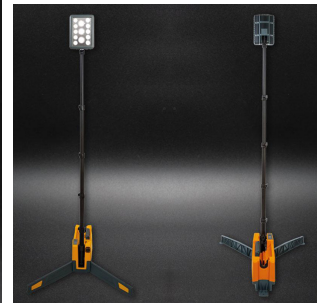

Solaris Pro X Rechargeable Lighting System 36Ah Li-ion

Product Images

Product Code: M99-5073

Short Description

The NightSearcher Solaris Pro-X (36Ah Li-ion) all in one (light, battery pack and 1.85m extension pole) in a lightweight (7-8.5kg) and compact design.

2 battery choices are available depending on light / runtime requirements - Solaris Pro (18Ah Li-ion) and Solaris Pro-X (36Ah Li-ion).

Features

- 16,000 lumens with 500m beam
- 2 Light beams - Wide and Narrow
- Lightweight Lithium-Ion batteries
- Tough impact resistant housing
- Collapses to compact size
- Fast deployment, set up in seconds
- 180° Swivel and tilting light head
- Built in cable, so no trailing cables

Specifications

- Runtime up to 48 hours
- Mast extends up to 1.85m
- IP65 Rated
- Dimensions: 517x155x200mm
- Supplied with AC charger and shoulder strap
- Optional: Vehicle charger and stability pegs

Description

Features

- 16,000 lumens with 500m beam
- 2 Light beams - Wide and Narrow
- Lightweight Lithium-Ion batteries
- Tough impact resistant housing
- Collapses to compact size
- Fast deployment, set up in seconds
- 180° Swivel and tilting light head
- Built in cable, so no trailing cables