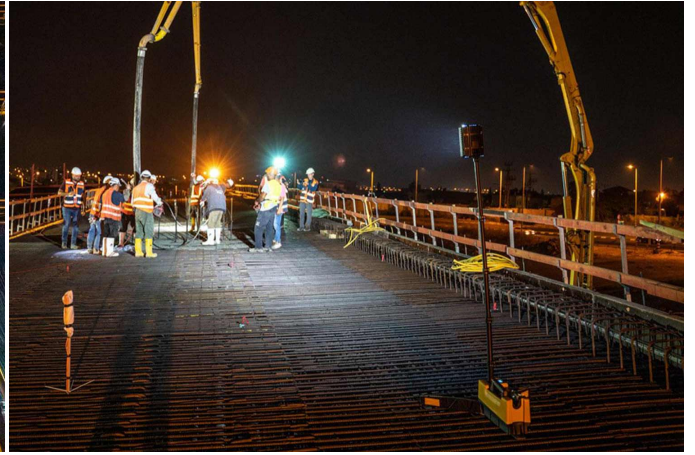

Short Description