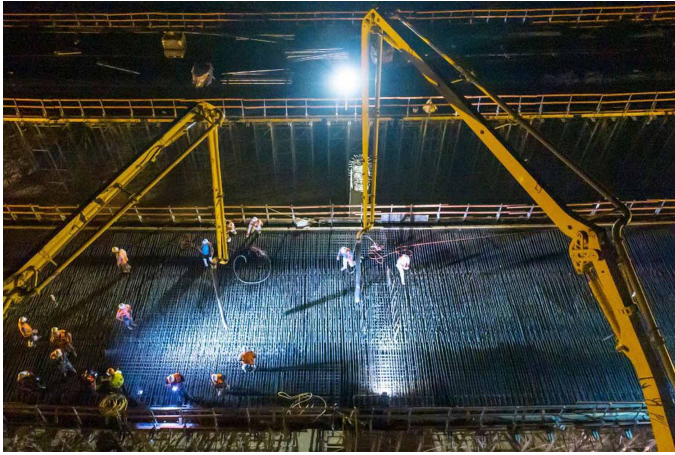

Solaris Pro X Rechargeable Lighting System 36Ah Li-ion

Product Images

Product Code: M99-5073

Short Description

The NightSearcher Solaris Pro-X (36Ah Li-ion) all in one (light, battery pack and 1.85m extension pole) in a lightweight (7-8.5kg) and compact design.

2 battery choices are available depending on light / runtime requirements - Solaris Pro (18Ah Li-ion) and Solaris Pro-X (36Ah Li-ion).

Features

- 16,000 lumens with 500m beam
- 2 Light beams - Wide and Narrow
- Lightweight Lithium-Ion batteries
- Tough impact resistant housing
- Collapses to compact size
- Fast deployment, set up in seconds
- 180° Swivel and tilting light head
- Built in cable, so no trailing cables

Specifications

- Runtime up to 48 hours
- Mast extends up to 1.85m
- IP65 Rated
- Dimensions: 517x155x200mm
- Supplied with AC charger and shoulder strap
- Optional: Vehicle charger and stability pegs

Description

The NightSearcher Solaris Pro-X (36Ah Li-ion) all in one (light, battery pack and 1.85m extension pole) in a lightweight (7-8.5kg) and compact design.

2 battery choices are available depending on light / runtime requirements - Solaris Pro (18Ah Li-ion) and Solaris Pro-X (36Ah Li-ion).