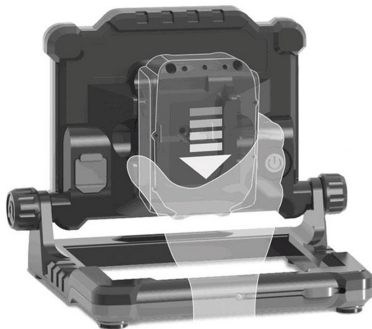

WorkStar Connect LED Worklight 18-21v

Product Images

Product Code: M99-5081

4 Power Tool Adapters:

BOSCH BLACK & DECKER
STANLEY

MAKITA MILKWAUKEE
DEWALT

Short Description

The WorkStar Connect is a high powered 2,500 lumen LED work light, supplied with four power tool battery adapters which accepts Black & Decker, Bosch, Makita, Stanley, Dewalt, Porter and Milwaukee 14-21V batteries, allowing you to easily utilise the battery pack you already own.

It's an ideal workshop companion that can withstand hard knocks due to the high impact housing and toughened glass lens.

Tripod mountable, 4 x powerful magnetic feet & hanging hook and features a built-in power bank facility to charge your phone/tablet.

Key Features:

- Supplied with: 4 power tool adapters
- 2,500 Lumens • 3 light modes – High, Medium, Low
- Beam Distance up to 25m
- Up to 16hrs runtime
- Tripod mountable
- Toughened glass lens
- IP54 Rating
- Magnetic feet
- USB Power bank facility to charge your phone/tablet
- Adjustable stand with hanging hook

Tripod mountable, 4 x powerful magnetic feet & hanging hook and features a built-in power bank facility to charge your phone/tablet.

Key Features:

- Supplied with: 4 power tool adapters
- 2,500 Lumens • 3 light modes – High, Medium, Low
- Beam Distance up to 25m
- Up to 16hrs runtime
- Tripod mountable
- Toughened glass lens
- IP54 Rating
- Magnetic feet
- USB Power bank facility to charge your phone/tablet
- Adjustable stand with hanging hook