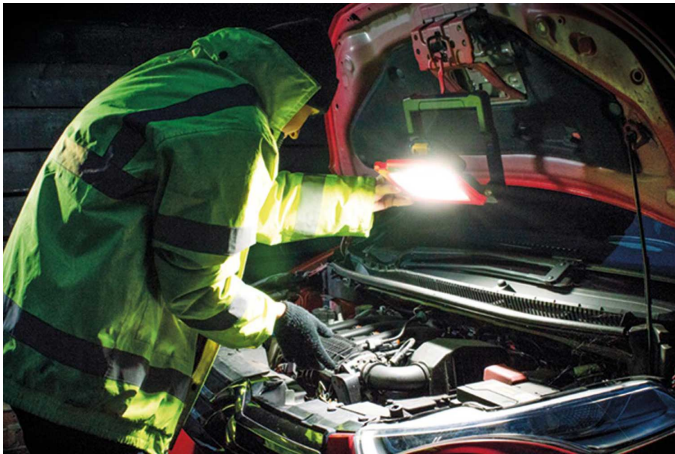

WorkStar Connect LED Worklight 18-21v

Product Images

Product Code: M99-5081

4 Power Tool Adapters:

BOSCH BLACK & DECKER
STANLEY

MAKITA MILKWAUKEE
DEWALT

Short Description

The WorkStar Connect is a high powered 2,500 lumen LED work light, supplied with four power tool battery adapters which accepts Black & Decker, Bosch, Makita, Stanley, Dewalt, Porter and Milwaukee 14-21V batteries, allowing you to easily utilise the battery pack you already own.

It's an ideal workshop companion that can withstand hard knocks due to the high impact housing and toughened glass lens.

Tripod mountable, 4 x powerful magnetic feet & hanging hook and features a built-in power bank facility to charge your phone/tablet.

Key Features:

- Supplied with: 4 power tool adapters
- 2,500 Lumens • 3 light modes – High, Medium, Low
- Beam Distance up to 25m
- Up to 16hrs runtime
- Tripod mountable
- Toughened glass lens
- IP54 Rating
- Magnetic feet
- USB Power bank facility to charge your phone/tablet
- Adjustable stand with hanging hook

Description

The WorkStar Connect is a high powered 2,500 lumen LED work light, supplied with four power tool battery adapters which accepts Black & Decker, Bosch, Makita, Stanley, Dewalt, Porter and Milwaukee 14-21V batteries, allowing you to easily utilise the battery pack you already own. It's an ideal workshop companion that can withstand hard knocks due to the high impact housing and toughened glass lens.