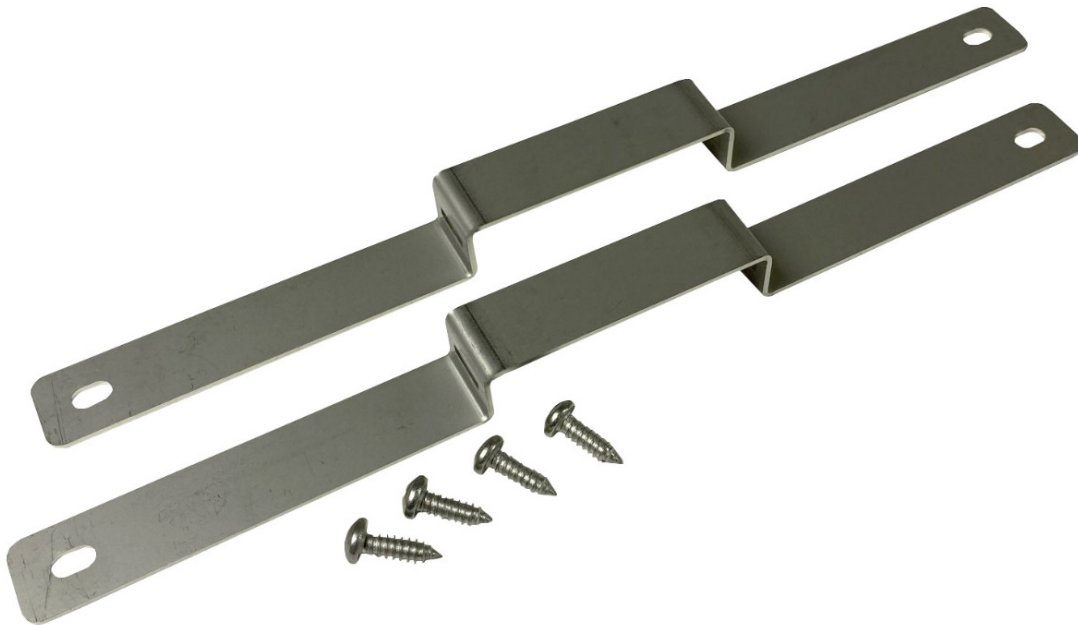

# CommScope Wall Mounting Bracket for SCIL B Inline Fibre Splice Closures

[Product Images](#)

**Product Code: SCIL-B-WALL-BRACKET**

---

## Short Description

---

CommScope Wall Mounting Kit for SCIL B Inline Fibre Splice Closures

## Description

---

CommScope Wall Mounting Kit for SCIL B Inline Fibre Splice Closures