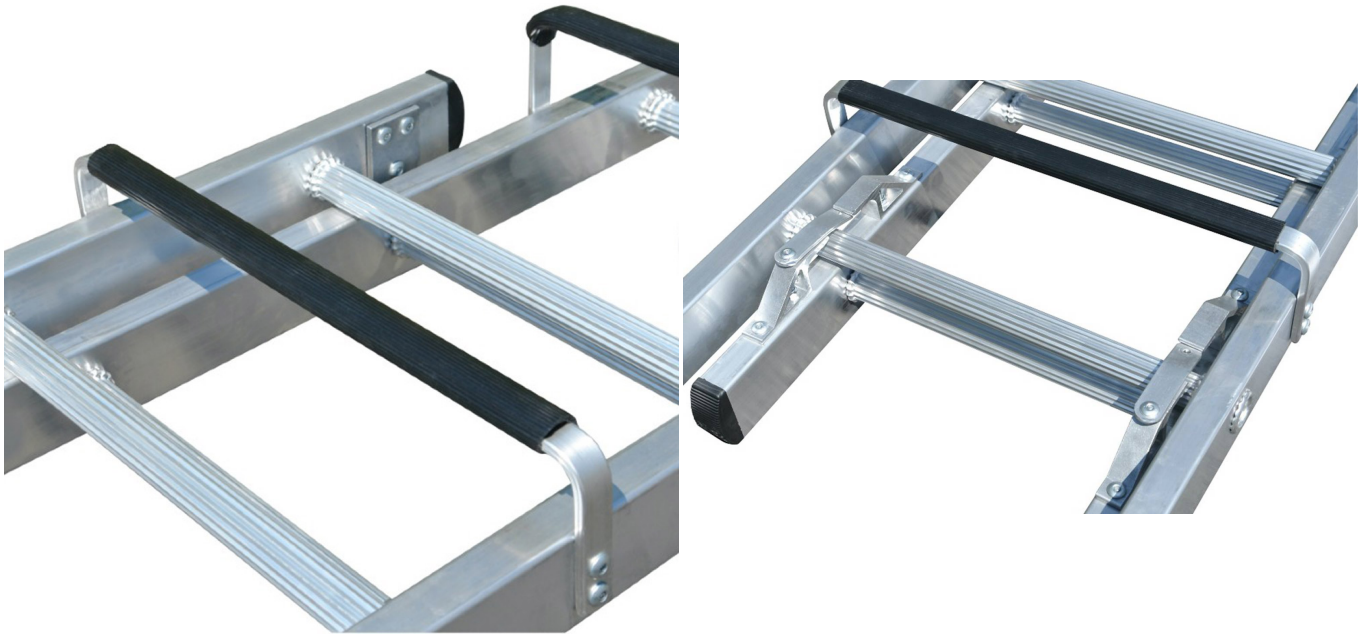

Lyte TRL230 2 Section Roof Ladder 4.70m

Product Images

Product Code: S00-4192

Short Description

Superior quality trade roof ladder manufactured in the UK from high grade aluminium to ensure strength and stability.

Adopted by many blue chip companies throughout the UK and beyond.

- Heavy duty ridge hook for stability when placed on the roof

- Industrial non-slip rungs and box section stiles
- Rubber bearer bars to help distribute weight evenly and help prevent damage to the roof
- Double section fitted with locking safety catch

Closed Length: 2.44 metres

Overall Length: 4.7 metres

Rungs: 11 + 9

Weight: 14.4kg

Description

Superior quality trade roof ladder manufactured in the UK from high grade aluminium to ensure strength and stability.