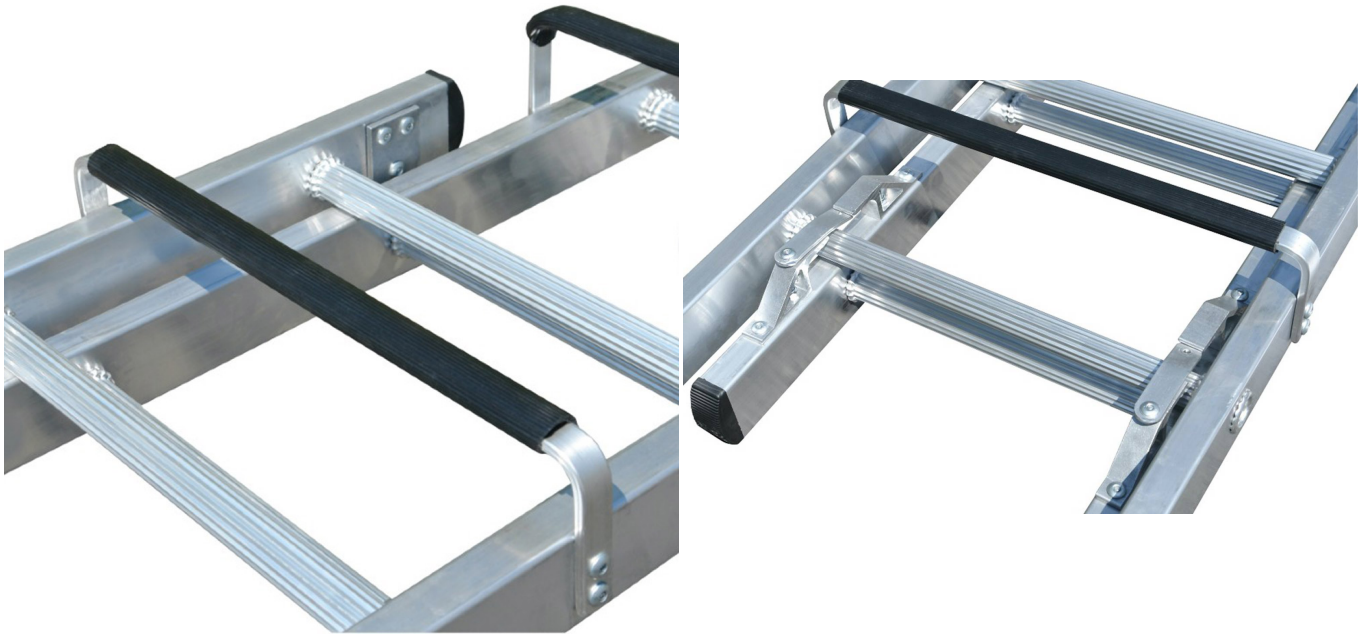

Lyte TRL240 2 Section Roof Ladder 6.68m

Product Images

Product Code: S00-4198

Short Description

Superior quality trade roof ladder manufactured in the UK from high grade aluminium to ensure strength and stability.

Adopted by many blue chip companies throughout the UK and beyond.

- Heavy duty ridge hook for stability when placed on the roof

- Industrial non-slip rungs and box section stiles
- Rubber bearer bars to help distribute weight evenly and help prevent damage to the roof
- Double section fitted with locking safety catch

Closed Length: 4.86 metres

Overall Length: 6.68 metres

Rungs: 15 + 13

Weight: 17.8kg

Description

Superior quality trade roof ladder manufactured in the UK from high grade aluminium to ensure strength and stability.